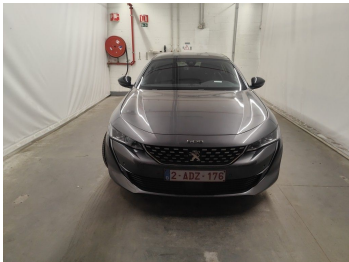

INSPECTION REPORT

End of contract

GENERAL INFO

File	308405
License plate	2ADZ176
Vehicle identification number	VR3FBYHZTLY056256
Dossier	2020325046
Make	Peugeot 508 1.5 BHDi GT EAT8
Mileage	113389
First registration	04/03/2021
client availability date	23/03/2026
inspectionDate	31/03/2026

CHECK POINTS

Description	Number	Present	Remark
Original license plate		Y	
Registration Part 2		N	
Keys	2	Y	
Spare wheel		N	
Towbar (+keys)		N	
Certificate of conformity		Y	
Registration certificate		Y	
Repair kit		Y	
RunOnFlat		N	
Charging cable		N	
Charge back wrong tyres		N