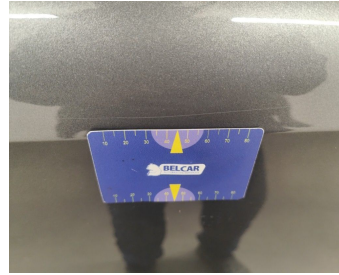

Door Rear Left // Painting-scratch