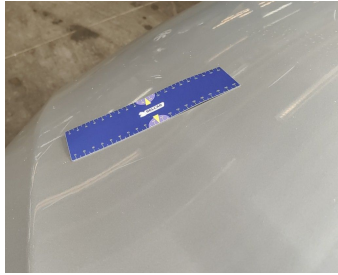

DAMAGES

Damages	Type	Acceptable
19	Bumper Front / Lower Cover Not Painted / Replace	Y
35	Front Bonnet // Polish	Y
64	Wing Front Left // Repair & Painting	N
84	Door Front Left // Repair & Painting	N
91	Rocker Panel Left // Smart Repair Medium	Y
110	Wing Rear Left // Smart Repair Small	Y
186	Wing Rear Right // Polish	Y
190	Door Rear Right // Smart Repair Small	Y
201	Rocker Panel Right // Smart Repair Medium	Y
210	Door Front Right // Smart Repair Small	Y
236	Wing Front right // Polish	Y
293	Rear Loading Door Left // Painting	N
303	Rear Loading Door Right // Painting	N
314	Wheel Front Left / Wheel Cover / Replace	Y
324	Wheel Rear Left / Wheel Cover / Replace	Y
334	Wheel Rear Right / Wheel Cover / Replace	N
344	Wheel Front Right / Wheel Cover / Replace	Y
624	Front Right Door Interior Coating // Replace Completely	Y

Damage Pictures

Wheel Front Right / Wheel Cover / Replace-scratch

Wing Front right // Polish-scratch

Front Bonnet // Polish-scratch

Bumper Front / Lower Cover Not Painted / Replace-scratch

Wheel Front Left / Wheel Cover / Replace-scratch