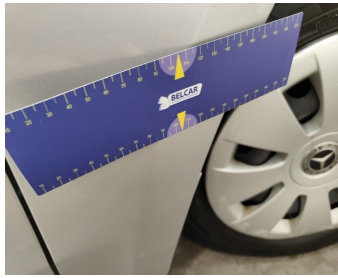

Wing Front right // Polish-scratch