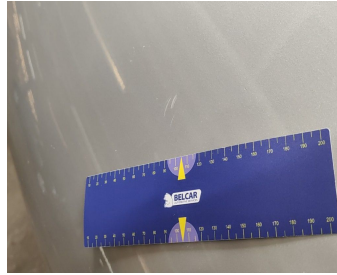

Front Bonnet // Polish-scratch