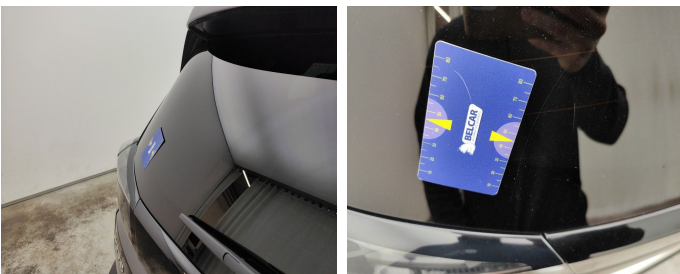

DAMAGES

Damages	Type	Acceptable
41	Windshield // Replace	N
84	Door Front Left // Repair & Painting	Y
87	Door Front Left / Trim / Replace	Y
91	Rocker Panel Left // Smart Repair Medium	Y
104	Door Rear Left // Repair & Painting	Y
110	Wing Rear Left // Smart Repair Small	Y
125	Light / Rear Left On Rear Bonnet / Replace	Y
159	Rear Bonnet / Rear Window / Replace	Y
161	Roof // Smart Repair Medium	N
194	Door Rear Right // Repair & Painting	Y
310	Wheel Two Tone Front Left // Repair	N
320	Wheel Two Tone Rear Left // Repair	N
330	Wheel Two Tone Rear Right // Repair	Y
340	Wheel Two Tone Front Right // Repair	N
411	Seat Front Left // Repair	Y
412	Seat Front Left / Bottom Coating / Replace	N
421	Seat Front Right // Repair	Y
556	Central Console / Cover Armrest / Replace Cover Armrest	N
594	Trunk Lid Interior Coating / Complete Panel / Replace	Y
634	Rear Left Door Interior Coating // Replace Completely	Y
644	Rear Right Door Interior Coating // Replace Completely	Y
774	Interior / Side Cover rear Seat / Replace	Y

Damage Pictures

Rear Bonnet / Rear Window / Replace-scratch