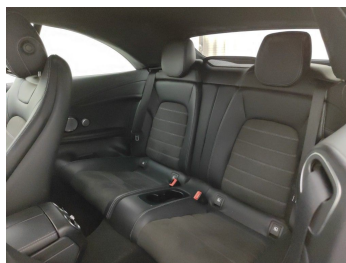

DAMAGES

Damages	Type	Acceptable
32	Front Bonnet // Painting	Y
80	Door Front Left // Smart Repair Small	Y
98	Rocker Panel Left / Cover Not Painted / Replace	Y
110	Wing Rear Left // Smart Repair Small	Y
133	Bumper Rear // Painting	Y
156	Rear Bonnet // Polish	Y
174	Light / Rear Right / Replace	N
184	Wing Rear Right // Repair & Painting	Y
201	Rocker Panel Right // Smart Repair Medium	N
210	Door Front Right // Smart Repair Small	Y
236	Wing Front right // Polish	Y
272	Bumper Front / Trim Right / Replace	Y
310	Wheel Two Tone Front Left // Repair	N
340	Wheel Two Tone Front Right // Repair	Y
421	Seat Front Right // Repair	N
614	Front Left Door Interior Coating // Replace Completely	Y
860	Interior Cleaning // Small	N