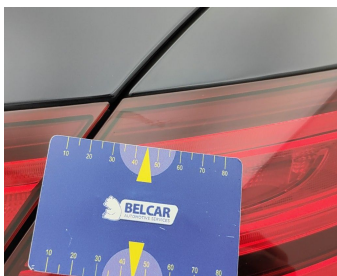

Bumper Rear // Painting-scratch