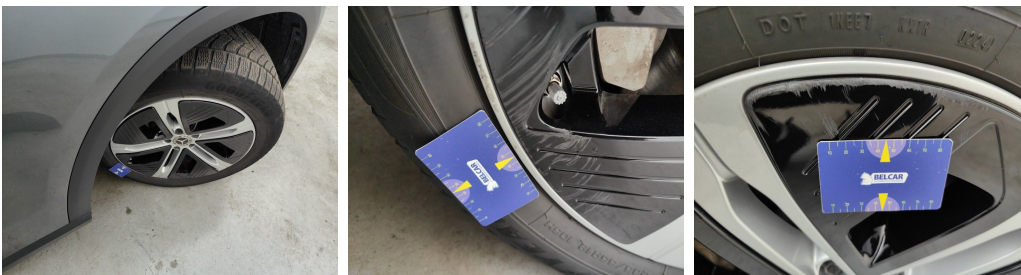

DAMAGES

Damages	Type	Acceptable
106	Door Rear Left // Polish	Y
116	Wing Rear Left // Polish	Y
91	Rocker Panel Left // Smart Repair Medium	Y
124	Light / Rear left / Replace	Y
136	Bumper Rear // Polish	Y
158	Rear Bonnet / 3rd Stoplight / Replace	Y
161	Roof // Smart Repair Medium	Y
174	Light / Rear Right / Replace	Y
180	Wing Rear Right // Smart Repair Small	Y
201	Rocker Panel Right // Smart Repair Medium	Y
211	Door Front Right // Smart Repair Medium	Y
341	Wheel Alloy Front Right // Repair	Y
344	Wheel Front Right / Wheel Cover / Replace	N
421	Seat Front Right // Repair	N
543	Interior // Ionization Odor	N
614	Front Left Door Interior Coating // Replace Completely	Y
634	Rear Left Door Interior Coating // Replace Completely	Y
644	Rear Right Door Interior Coating // Replace Completely	Y

Damage Pictures

Wheel Front Right / Wheel Cover / Replace-scratch