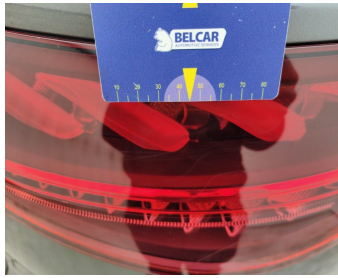

Rocker Panel Left // Smart Repair Medium-scratch

Seat Front Right // Repair-scratch

Door Front Right // Smart Repair Medium-scratch

Rear Right Door Interior Coating // Replace Completely-scratch

Roof // Smart Repair Medium-dent

Wing Rear Right // Smart Repair Small-dent

Rocker Panel Right // Smart Repair Medium-scratch + dent

Light / Rear Right / Replace-scratch

Rear Bonnet / 3rd Stoplight / Replace-scratch

Bumper Rear // Polish-scratch