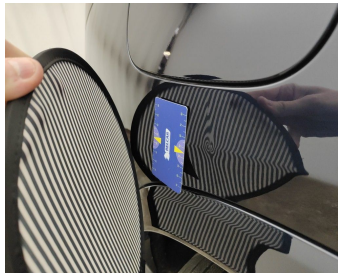

Damage Pictures

Wheel Two Tone Front Right // Repair-scratch

Door Front Right // Painting-scratch

Bumper Rear / Trim Center / Replace-scratch

Wheel Two Tone Rear Right // Repair-scratch

Door Front Left // Smart Repair Small-scratch

Door Rear Left // Smart Repair Small-scratch

Wing Rear Left // Polish-scratch

Trunk Lid Interior Coating / Complete Panel / Replace-scratch

Seat Rear Left // Repair-scratch

Wing Rear Right // Repair & Painting-dent

Door Rear Right // Repair & Painting-scratch + dent

Rocker Panel Left // Smart Repair Medium-scratch + dent

Bumper Rear // Repair & Painting-scratch + dent

Rear Bonnet // Repair & Painting-scratch + dent

Rocker Panel Right // Smart Repair Medium-scratch + dent

Windshield // Replace-cracked

Roof // Painting-Chemical reaction

Bumper Front / Trim Right / Replace-scratch

Bumper Front / Trim Left / Replace-scratch