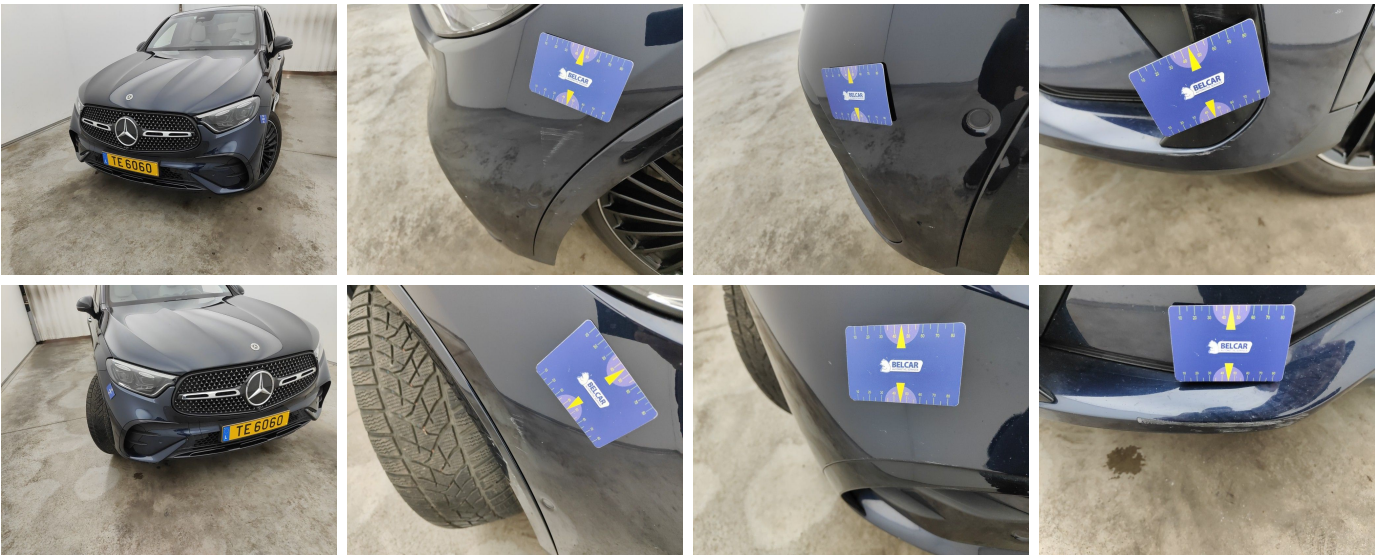

Door Rear Right // Repair & Painting-scratch + dent

Rocker Panel Left // Smart Repair Medium-scratch + dent

Bumper Rear // Repair & Painting-scratch + dent

Rear Bonnet // Repair & Painting-scratch + dent

Rocker Panel Right // Smart Repair Medium-scratch + dent

Windshield // Replace-cracked

Roof // Painting-Chemical reaction

Bumper Front / Trim Right / Replace-scratch

Bumper Front / Trim Left / Replace-scratch

Bumper Front // Painting-scratch

Wing Front Left / Trim / Replace-scratch

Bumper Front / Lower Cover Not Painted / Replace-scratch

Wing Front right / Trim / Replace-scratch