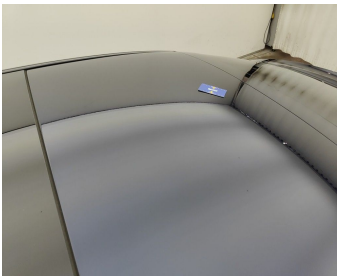

Door Rear Right // Repair & Painting-scratch + dent

Rocker Panel Left // Smart Repair Medium-scratch + dent

Bumper Rear // Repair & Painting-scratch + dent

Rear Bonnet // Repair & Painting-scratch + dent

Rocker Panel Right // Smart Repair Medium-scratch + dent

Windshield // Replace-cracked

Roof // Painting-Chemical reaction

Bumper Front / Trim Right / Replace-scratch

Bumper Front / Trim Left / Replace-scratch