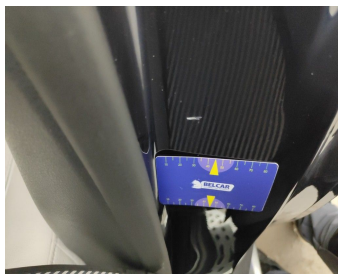

Door Rear Right // Repair & Painting-scratch + dent