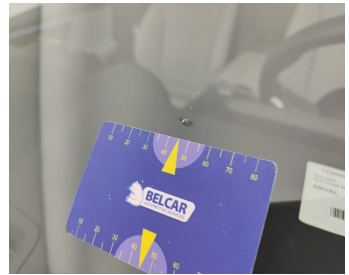

Rocker Panel Right // Smart Repair Medium-scratch + dent