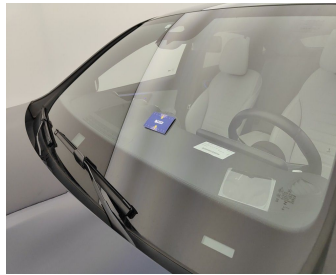

Door Rear Right // Repair & Painting-scratch + dent

Rocker Panel Left // Smart Repair Medium-scratch + dent

Bumper Rear // Repair & Painting-scratch + dent

Rear Bonnet // Repair & Painting-scratch + dent

Rocker Panel Right // Smart Repair Medium-scratch + dent

Windshield // Replace-cracked

Roof // Painting-Chemical reaction

Bumper Front / Trim Right / Replace-scratch

Bumper Front / Trim Left / Replace-scratch