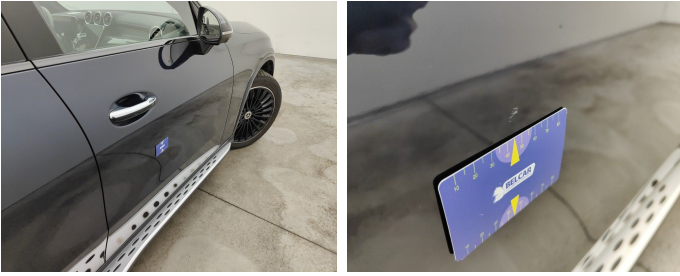

CHECK POINTS

Description	Number	Present	Remark
Original license plate		N	
Registration Part 2		N	
Keys	2	Y	
Spare wheel		N	
Towbar (+keys)		N	
Certificate of conformity		N	
Registration certificate		N	
Repair kit		Y	
RunOnFlat		N	
Charging cable		N	
Charge back wrong tyres		N	

Damage Pictures

Wheel Two Tone Front Right // Repair-scratch

Door Front Right // Painting-scratch

Bumper Rear / Trim Center / Replace-scratch

Wheel Two Tone Rear Right // Repair-scratch

Door Front Left // Smart Repair Small-scratch