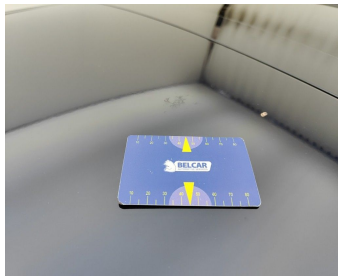

Door Rear Right // Repair & Painting-scratch + dent

Rocker Panel Left // Smart Repair Medium-scratch + dent

Bumper Rear // Repair & Painting-scratch + dent

Rear Bonnet // Repair & Painting-scratch + dent

Rocker Panel Right // Smart Repair Medium-scratch + dent

Windshield // Replace-cracked

Roof // Painting-Chemical reaction

Bumper Front / Trim Right / Replace-scratch

Bumper Front / Trim Left / Replace-scratch