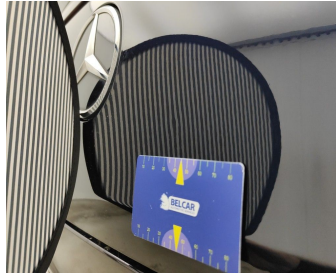

Damage Pictures

Wheel Two Tone Front Right // Repair-scratch

Door Front Right // Painting-scratch

Bumper Rear / Trim Center / Replace-scratch

Wheel Two Tone Rear Right // Repair-scratch

Door Front Left // Smart Repair Small-scratch

Door Rear Left // Smart Repair Small-scratch

Wing Rear Left // Polish-scratch

Trunk Lid Interior Coating / Complete Panel / Replace-scratch

Seat Rear Left // Repair-scratch

Wing Rear Right // Repair & Painting-dent

Door Rear Right // Repair & Painting-scratch + dent

Rocker Panel Left // Smart Repair Medium-scratch + dent

Bumper Rear // Repair & Painting-scratch + dent

Rear Bonnet // Repair & Painting-scratch + dent

Rocker Panel Right // Smart Repair Medium-scratch + dent

Windshield // Replace-cracked

Roof // Painting-Chemical reaction

Bumper Front / Trim Right / Replace-scratch

Bumper Front / Trim Left / Replace-scratch