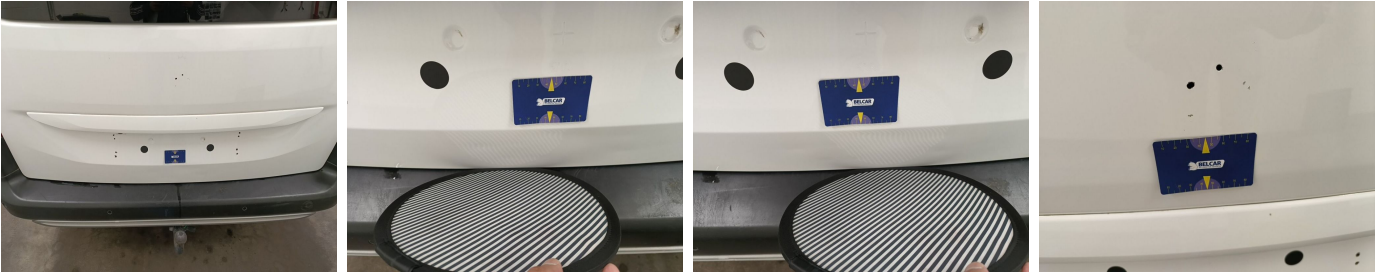

Seat Front Left / Armrest / Replace-worn

Dashboard / Steering Wheel / Replace-worn

Trunk Lid Interior Coating / Complete Panel / Replace-scratch

Dashboard / Ventilation Outlet / Replace-scratch

Rear Bonnet // Repair & Painting-dent

Wing Rear Right / Trim / Replace-scratch

Light / Rear Right / Replace-scratch

Bumper Rear // Replace without painting-scratch

Wing Rear Right // Repair & Painting-scratch + dent

Side View Mirror Left // Replace Not Painted-scratch