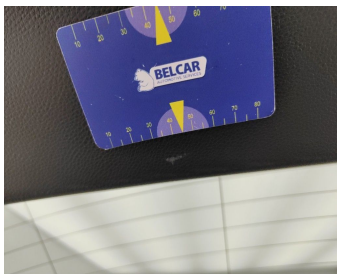

Rear Bonnet / Rear Window / Replace-scratch

Bumper Front // Polish-scratch

Windshield // Replace-scratch

Side View Mirror Left / Direction Indicator / Replace-scratch

Rocker Panel Left // Polish-scratch

Trunk Lid Interior Coating / Complete Panel / Replace-scratch