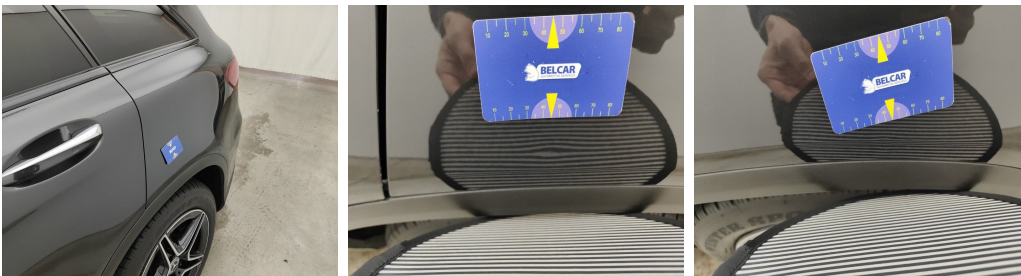

Wing Rear Left // Smart Repair Small-dent