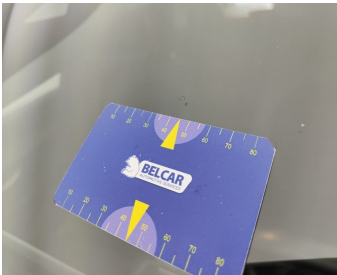

Windshield // Replace-scratch