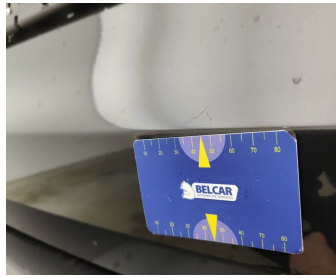

Rear Bonnet // Polish-scratch