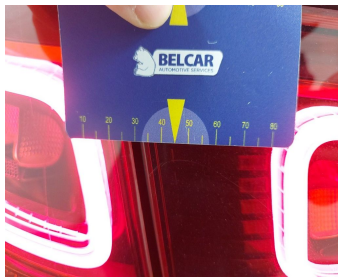

Light / Rear Right On Rear Bonnet / Replace-scratch

Light / Rear Left On Rear Bonnet / Replace-scratch