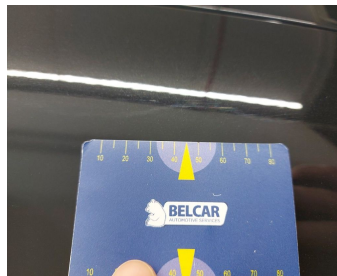

Damage Pictures

Damage within Renta-norm-

Door Rear Right // Polish-scratch

Wheel Two Tone Front Right // Repair-scratch

Wing Front right // Polish-scratch

Wheel Two Tone Rear Right // Repair-scratch

Light / Rear Right / Replace-scratch