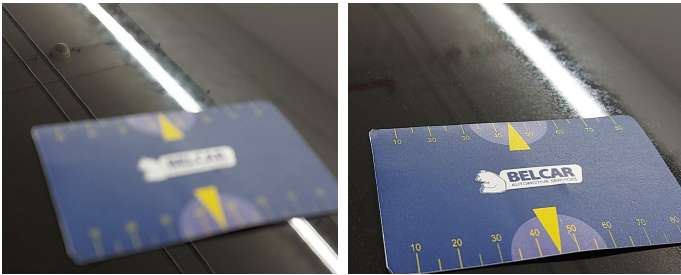

Bumper Rear // Painting-scratch

Trunk Lid Interior Coating / Complete Panel / Replace-scratch

Wing Rear Left // Polish-scratch

Door Rear Left // Polish-scratch

Side View Mirror Left / Direction Indicator / Replace-scratch