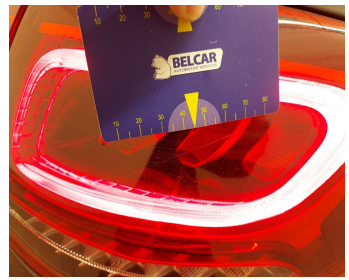

Damage Pictures

Damage within Renta-norm-

Door Rear Right // Polish-scratch

Wheel Two Tone Front Right // Repair-scratch

Wing Front right // Polish-scratch

Wheel Two Tone Rear Right // Repair-scratch

Light / Rear Right / Replace-scratch