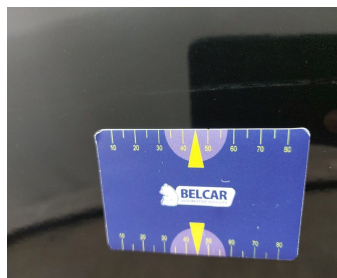

CHECK POINTS

Description	Number	Present	Remark
Original license plate		Y	
Registration Part 2		N	
Keys	2	Y	
Spare wheel		N	
Towbar (+keys)		N	
Certificate of conformity		Y	
Registration certificate		Y	
Repair kit		Y	
RunOnFlat		N	
Charging cable		Y	
Charge back wrong tyres		Y	

Damage Pictures

Damage within Renta-norm-

Door Rear Right // Polish-scratch

Wheel Two Tone Front Right // Repair-scratch

Wing Front right // Polish-scratch

Wheel Two Tone Rear Right // Repair-scratch

Light / Rear Right / Replace-scratch