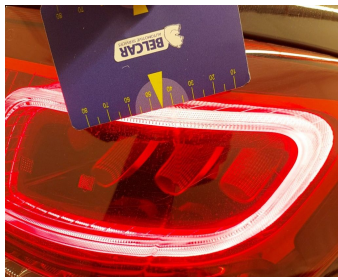

Damage Pictures

Damage within Renta-norm-

Door Rear Right // Polish-scratch

Wheel Two Tone Front Right // Repair-scratch

Wing Front right // Polish-scratch

Wheel Two Tone Rear Right // Repair-scratch

Light / Rear Right / Replace-scratch