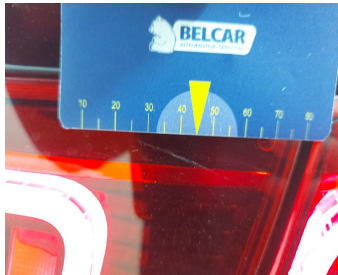

Damage Pictures

Damage within Renta-norm-

Door Rear Right // Polish-scratch

Wheel Two Tone Front Right // Repair-scratch

Wing Front right // Polish-scratch

Wheel Two Tone Rear Right // Repair-scratch

Light / Rear Right / Replace-scratch