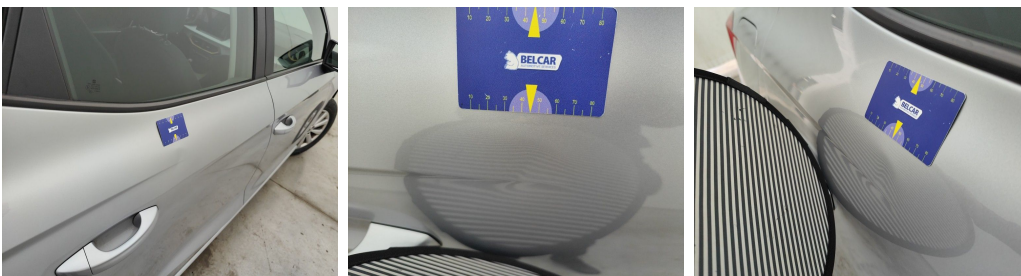

Door Rear Right // Repair & Painting-dent