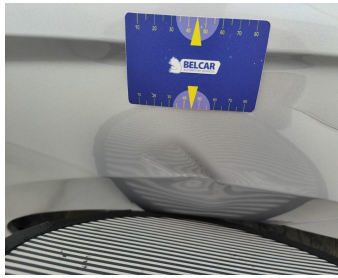

Wing Front right // Repair & Painting-scratch + dent