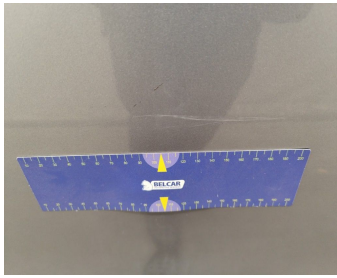

Door Rear Right // Painting-scratch