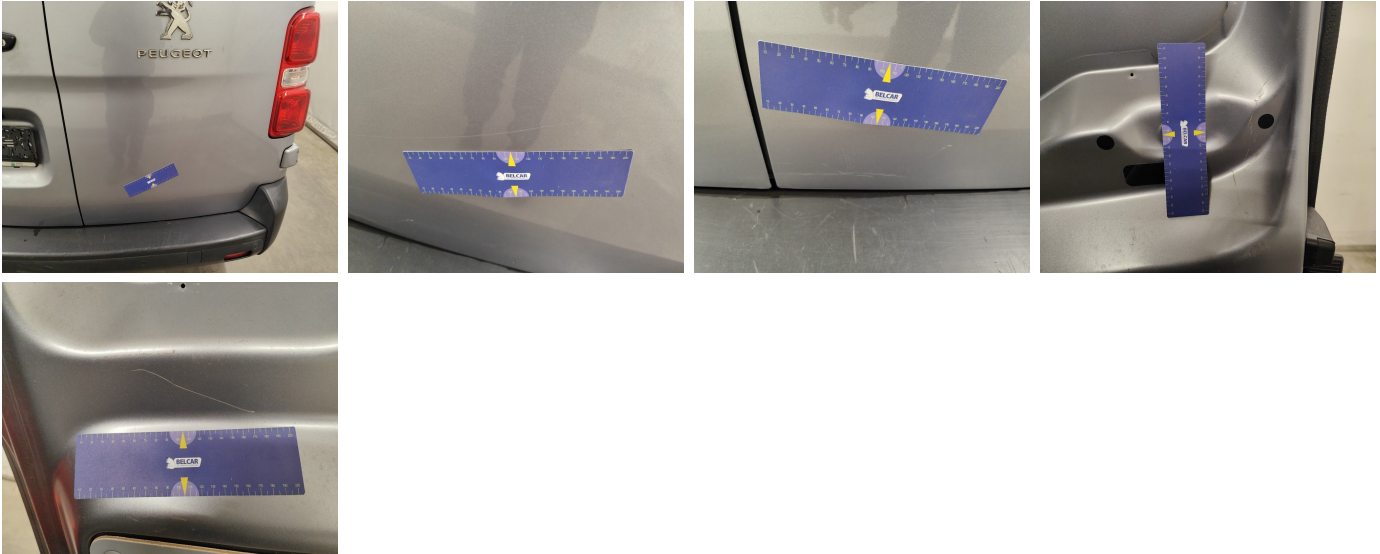

## Damage Pictures

Rear Loading Door Left // Smart Repair Medium-scratch + dent

Wing Rear Left // Repair & Painting-scratch + dent

Wheel Front Left / Wheel Cover / Replace-missing

Dashboard / Steering Wheel / Replace-worn

Seat Front Left / Bottom Coating / Replace-worn

Roof // Painting-Chipped paint

Door Rear Right // Painting-scratch

Door Rear Right / Trim / Replace-scratch

Wing Rear Right // Smart Repair Small-dent

Wing Front right // Smart Repair Medium-dent

Rocker Panel Right // Smart Repair Medium-scratch + dent

Bumper Rear // Replace without painting-scratch

Trunk Compartment // Repair-scratch

Rear Loading Door Right // Painting-scratch

Rocker Panel Left // Smart Repair Medium-scratch