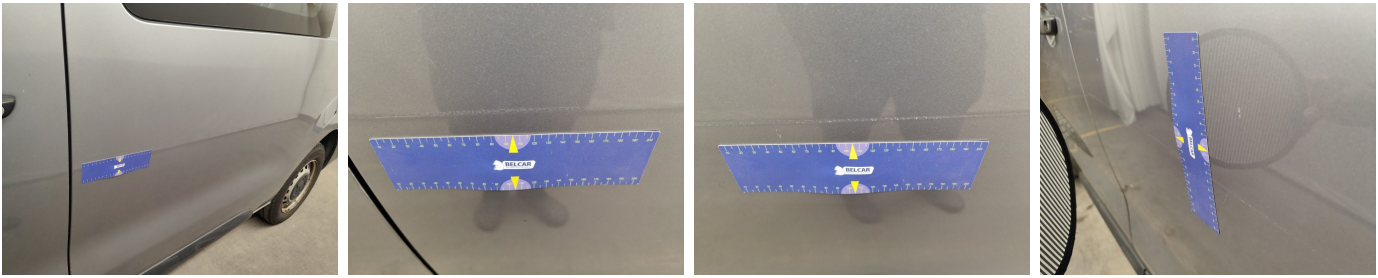

Wing Rear Left // Repair & Painting-scratch + dent