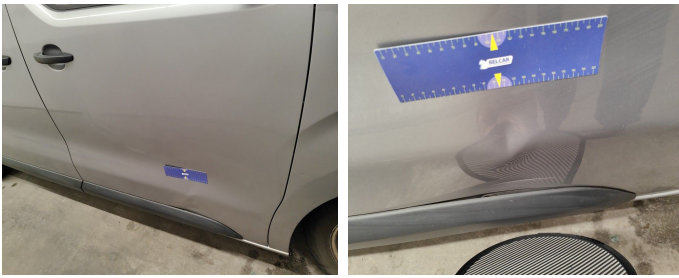

Rocker Panel Right // Smart Repair Medium-scratch + dent

Bumper Rear // Replace without painting-scratch

Trunk Compartment // Repair-scratch

Rear Loading Door Right // Painting-scratch

Rocker Panel Left // Smart Repair Medium-scratch

Door Front Left // Painting-scratch

Bumper Front // Painting-scratch

Bumper Front // Smart Repair Large-scratch

Door Front Right / Trim / Replace-scratch

Door Front Right // Repair & Painting-scratch + dent