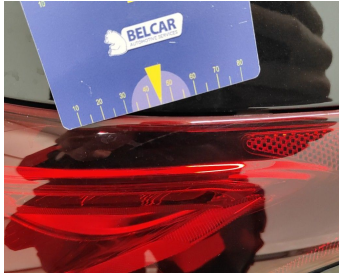

Light / Rear left / Replace-scratch

Light / Rear Right / Replace-scratch