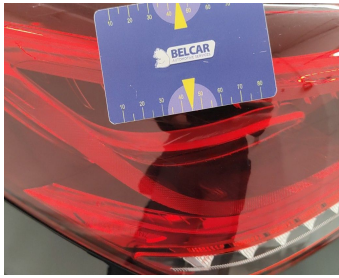

Light / Rear left / Replace-scratch