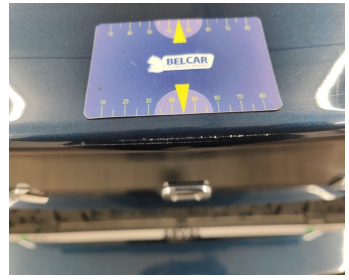

Wheel Alloy Rear Right // Repair-scratch

Wing Rear Right // Smart Repair Small-dent

Roof // Smart Repair Medium-dent

Rocker Panel Left // Smart Repair Medium-dent

Rear Bonnet // Repair & Painting-scratch + dent