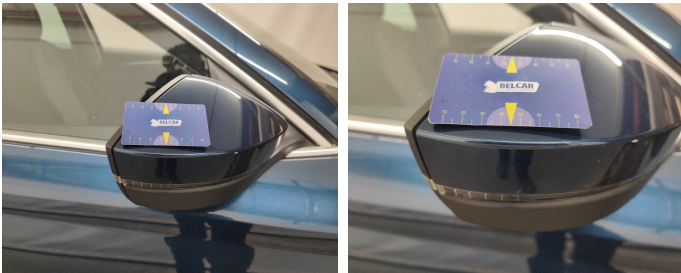

Side View Mirror Right // Painting-scratch