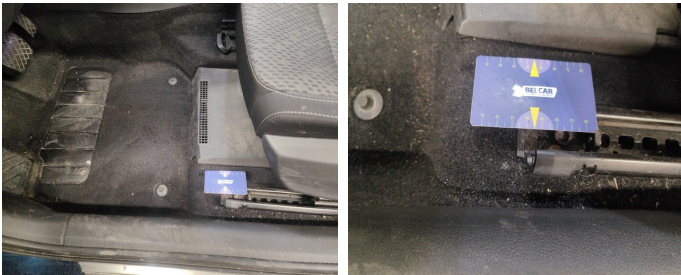

Interior // Repair 1-Incinerated