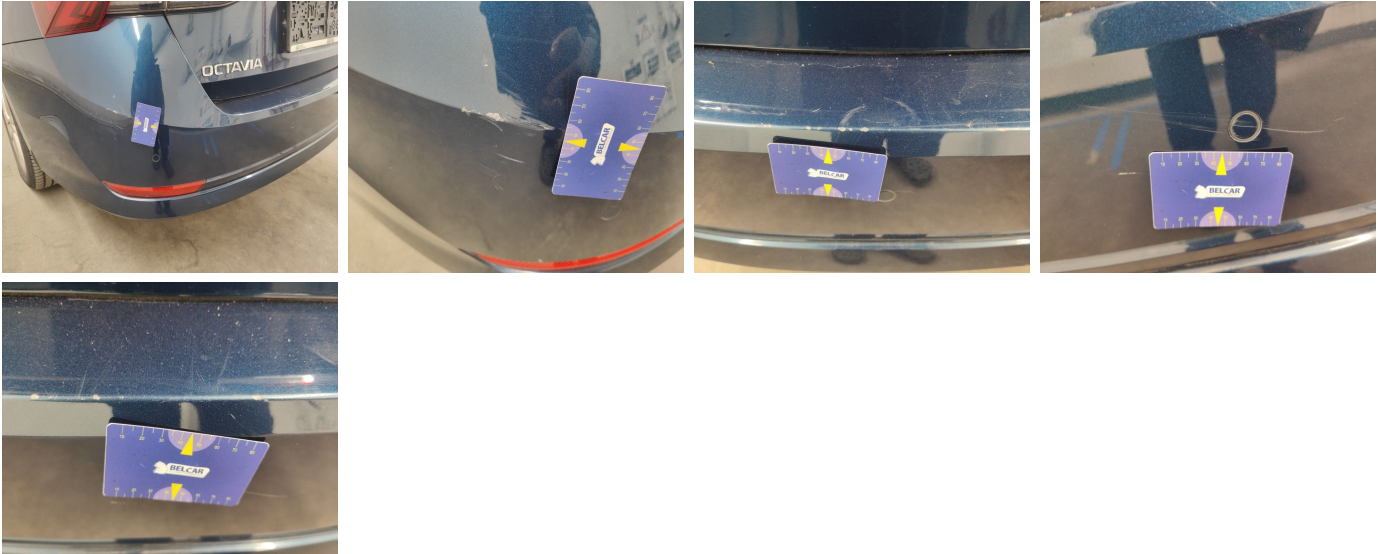

Bumper Rear // Painting-scratch