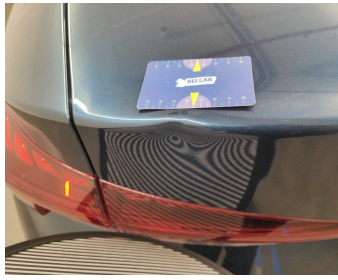

Wheel Alloy Rear Right // Repair-scratch

Wing Rear Right // Smart Repair Small-dent

Roof // Smart Repair Medium-dent

Rocker Panel Left // Smart Repair Medium-dent

Rear Bonnet // Repair & Painting-scratch + dent