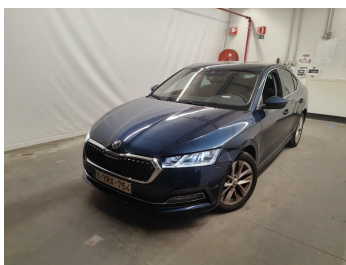

INSPECTION REPORT

End of contract

GENERAL INFO

File	308927
License plate	1YRX754
Vehicle identification number	TMBAP7NX3MY069111
Dossier	2020 264 008
Make	Skoda Octavia 1.0 eTec 81kW St
Mileage	86076
First registration	23/11/2020
client availability date	24/03/2026
inspectionDate	31/03/2026

CHECK POINTS

Description	Number	Present	Remark
Original license plate		Y	
Registration Part 2		N	
Keys	2	Y	
Spare wheel		Y	
Towbar (+keys)		N	
Certificate of conformity		Y	
Registration certificate		Y	
Repair kit		N	
RunOnFlat		N	
Charging cable		N	
Charge back wrong tyres		N