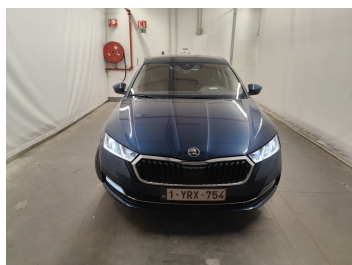

INSPECTION REPORT

End of contract

GENERAL INFO

File	308927
License plate	1YRX754
Vehicle identification number	TMBAP7NX3MY069111
Dossier	2020 264 008
Make	Skoda Octavia 1.0 eTec 81kW St
Mileage	86076
First registration	23/11/2020
client availability date	24/03/2026
inspectionDate	31/03/2026

CHECK POINTS

Description	Number	Present	Remark
Original license plate		Y	
Registration Part 2		N	
Keys	2	Y	
Spare wheel		Y	
Towbar (+keys)		N	
Certificate of conformity		Y	
Registration certificate		Y	
Repair kit		N	
RunOnFlat		N	
Charging cable		N	
Charge back wrong tyres		N