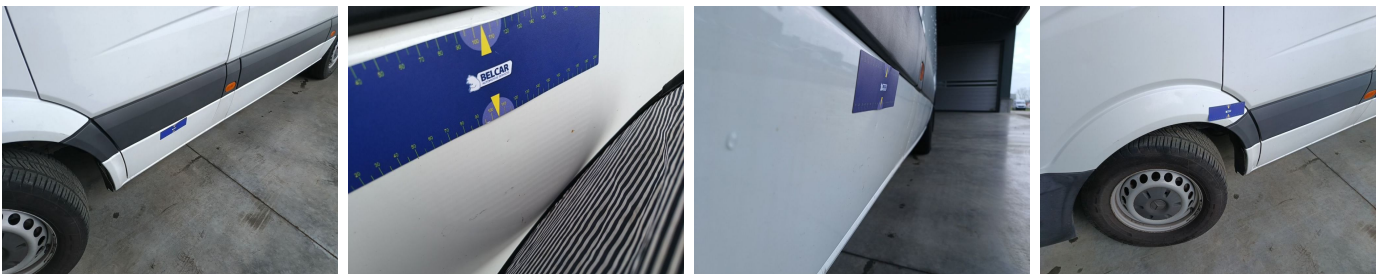

Damage Pictures

Damage within Renta-norm-

Side View Mirror Left / Direction Indicator / Replace-scratch

Headlight / Front left / Repair-scratch

Headlight / Front Right/ Repair-scratch

Wing Rear Right // Painting-scratch