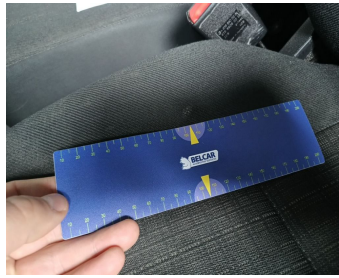

Interior Cleaning // Small-stain