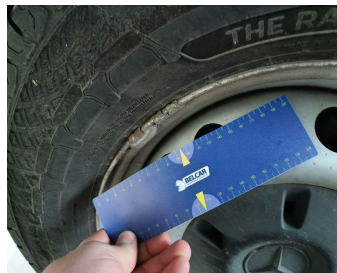

Wheel Steel Rear Right // Replace-rust