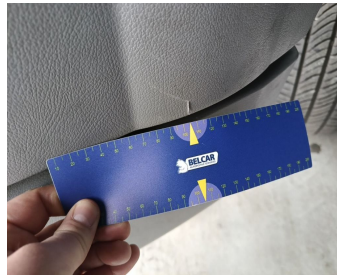

CHECK POINTS

Description	Number	Present	Remark
Original license plate		Y	
Registration Part 2		N	
Keys	2	Y	
Spare wheel		Y	
Towbar (+keys)		N	
Certificate of conformity		Y	
Registration certificate		Y	
Repair kit		N	
RunOnFlat		N	
Charging cable		N	
Charge back wrong tyres		N	

Damage Pictures

Damage within Renta-norm-

Side View Mirror Left / Direction Indicator / Replace-scratch

Headlight / Front left / Repair-scratch

Headlight / Front Right/ Repair-scratch

Wing Rear Right // Painting-scratch