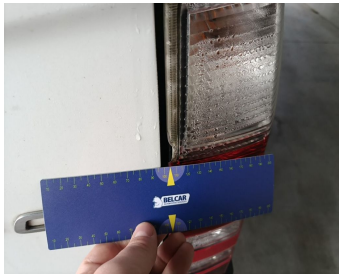

Wing Rear Left // Repair & Painting-scratch + dent

Light / Rear Right / Replace-cracked