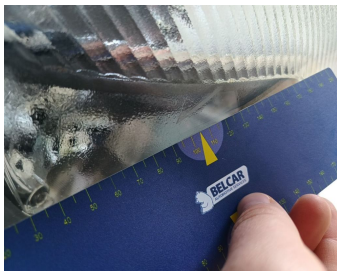

Damage Pictures

Damage within Renta-norm-

Side View Mirror Left / Direction Indicator / Replace-scratch

Headlight / Front left / Repair-scratch

Headlight / Front Right/ Repair-scratch

Wing Rear Right // Painting-scratch

Rear Loading Door Left // Repair & Painting-dent

Wing Front right // Repair & Painting-scratch + dent

Bumper Front // Replace without painting-scratch + dent

Door Front Right // Repair & Painting-scratch + dent