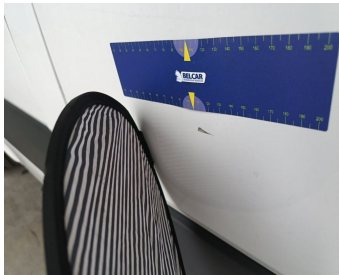

Bumper Rear // Replace without painting-scratch + dent

Wing Rear Left // Repair & Painting-scratch + dent