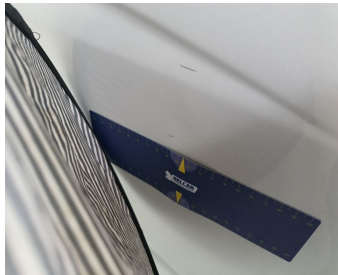

Damage Pictures

Damage within Renta-norm-

Side View Mirror Left / Direction Indicator / Replace-scratch

Headlight / Front left / Repair-scratch

Headlight / Front Right/ Repair-scratch

Wing Rear Right // Painting-scratch

Rear Loading Door Left // Repair & Painting-dent

Wing Front right // Repair & Painting-scratch + dent

Bumper Front // Replace without painting-scratch + dent

Door Front Right // Repair & Painting-scratch + dent