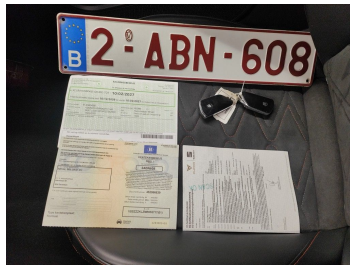

INSPECTION REPORT

End of contract

GENERAL INFO

File	308252
License plate	2ABN608
Vehicle identification number	VSSZZZKLZMR053717
Dossier	2020 268 028
Make	Seat Leon ST 1.5TSI 150 FR
Mileage	75540
First registration	10/02/2021
client availability date	17/03/2026
inspectionDate	01/04/2026

CHECK POINTS

Description	Number	Present	Remark
Original license plate		Y	
Registration Part 2		N	
Keys	2	Y	
Spare wheel		Y	
Towbar (+keys)		Y	
Certificate of conformity		Y	
Registration certificate		Y	
Repair kit		N	
RunOnFlat		N	
Charging cable		N	
Charge back wrong tyres		N	