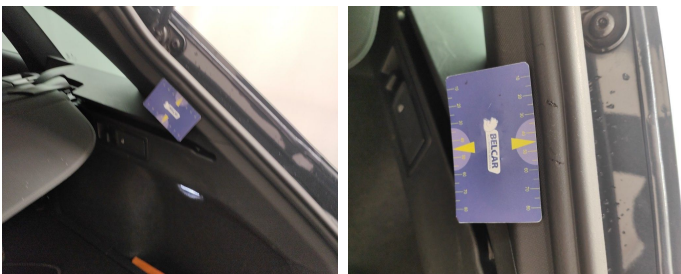

DAMAGES

Damages	Type	Acceptable
41	Windshield // Replace	Y
63	Wing Front Left // Painting	Y
86	Door Front Left // Polish	Y
89	Door Front Left / Window / Replace	N
109	Door Rear Left / Window / Replace	Y
133	Bumper Rear // Painting	Y
159	Rear Bonnet / Rear Window / Replace	Y
184	Wing Rear Right // Repair & Painting	Y
189	Wing Rear Right / Window / Replace	Y
196	Door Rear Right // Polish	Y
199	Door Rear Right / Window / Replace	N
210	Door Front Right // Smart Repair Small	Y
219	Door Front Right / Window / Replace	Y
310	Wheel Two Tone Front Left // Repair	Y
320	Wheel Two Tone Rear Left // Repair	N
330	Wheel Two Tone Rear Right // Repair	N
340	Wheel Two Tone Front Right // Repair	Y
532	Trunk Compartment / Side Cover Left / Replace	Y
540	Interior // Repair 1	Y
594	Trunk Lid Interior Coating / Complete Panel / Replace	Y

Damage Pictures

Interior // Repair 1-scratch