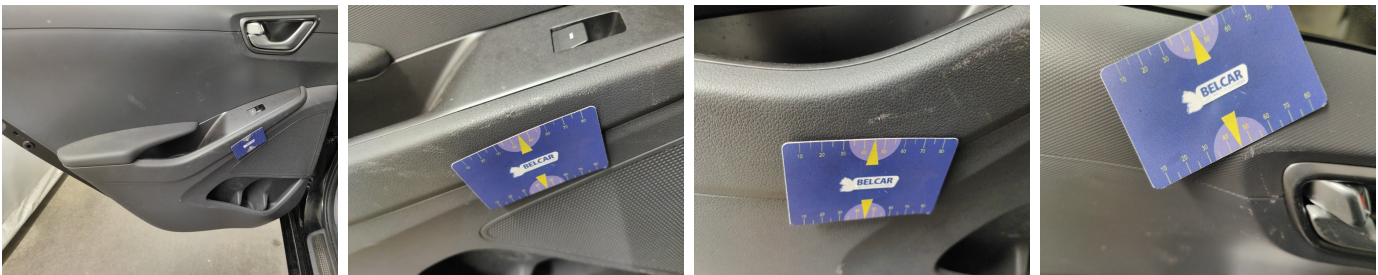

CHECK POINTS

Description	Number	Present	Remark
Original license plate		Y	
Registration Part 2		N	
Keys	2	Y	
Spare wheel		N	
Towbar (+keys)		N	
Certificate of conformity		Y	
Registration certificate		Y	
Repair kit		Y	
RunOnFlat		N	
Charging cable		N	
Charge back wrong tyres		N	

Damage Pictures

Damage within Renta-norm-worn

Rear Left Door Interior Coating // Repair-scratch

Wing Rear Left // Smart Repair Small-scratch

Wheel Alloy Rear Left // Repair-scratch

Wing Rear Left // Painting-scratch