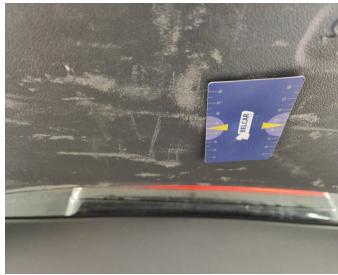

Damage Pictures

Damage within Renta-norm-worn

Rear Left Door Interior Coating // Repair-scratch

Wing Rear Left // Smart Repair Small-scratch

Wheel Alloy Rear Left // Repair-scratch

Wing Rear Left // Painting-scratch

Wheel Alloy Front Left // Repair-scratch

Bumper Front / Spoiler / Replace-scratch

Bumper Front // Painting-scratch

Trunk Compartment / Side Cover Left / Replace-scratch

Trunk Compartment / Side Cover Right / Replace-scratch

Trunk Lid Interior Coating / Complete Panel / Replace-scratch

Rear Bonnet // Polish-scratch

Bumper Rear / Lower Cover Not Painted / Replace-scratch

Bumper Rear // Painting-scratch

Rear Right Door Interior Coating // Repair-scratch