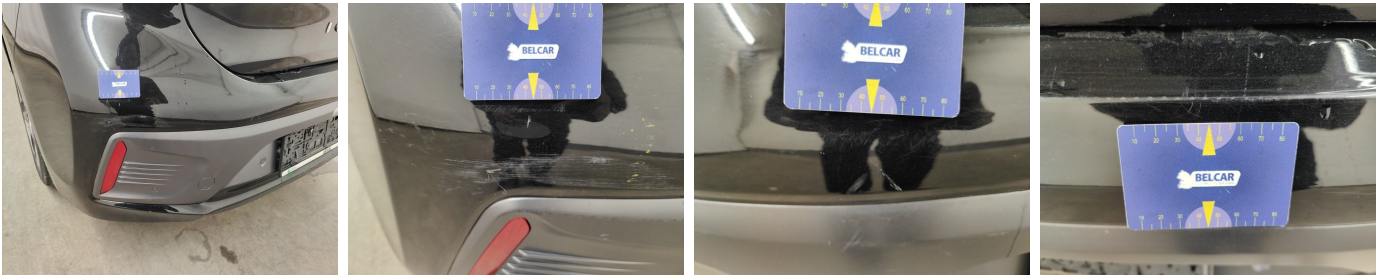

Bumper Rear // Painting-scratch