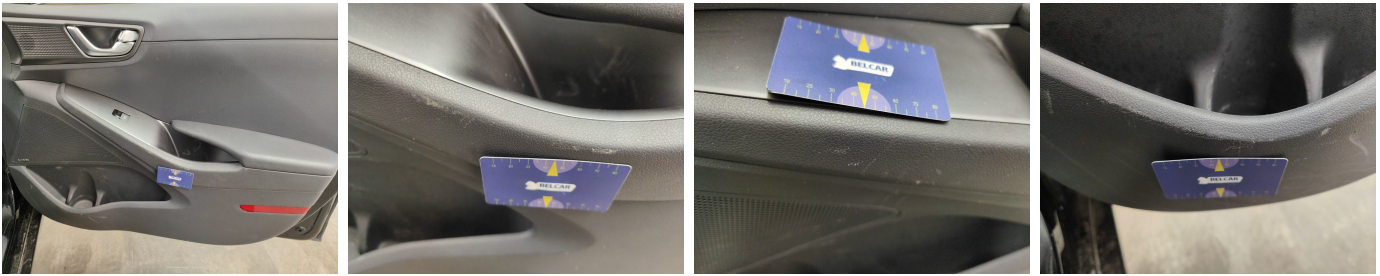

Front Right Door Interior Coating // Repair-scratch