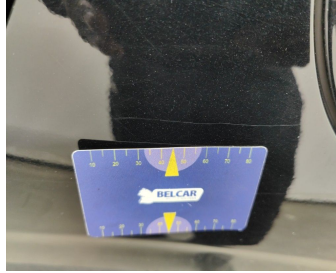

Damage Pictures

Damage within Renta-norm-worn

Rear Left Door Interior Coating // Repair-scratch

Wing Rear Left // Smart Repair Small-scratch

Wheel Alloy Rear Left // Repair-scratch

Wing Rear Left // Painting-scratch