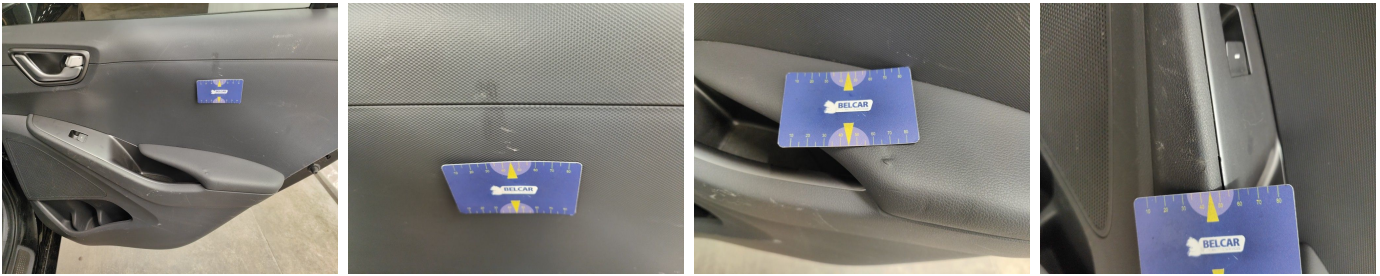

Trunk Lid Interior Coating / Complete Panel / Replace-scratch

Rear Bonnet // Polish-scratch

Bumper Rear / Lower Cover Not Painted / Replace-scratch

Bumper Rear // Painting-scratch

Rear Right Door Interior Coating // Repair-scratch