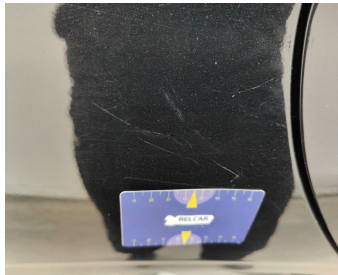

Dashboard // Replace Completely-scratch

Front Right Door Interior Coating // Repair-scratch

Side View Mirror Right // Painting-scratch

Wheel Alloy Front Right // Repair-scratch

Wheel Alloy Rear Right // Repair-scratch

Wing Rear Right // Painting-scratch

Rocker Panel Right // Smart Repair Medium-dent

Roof // Smart Repair Medium-dent

Rocker Panel Left // Smart Repair Medium-scratch + dent

Front Bonnet / Insulation / Replace-cracked