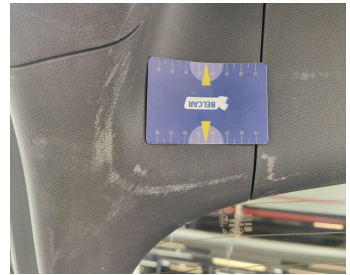

Damage Pictures

Damage within Renta-norm-worn

Rear Left Door Interior Coating // Repair-scratch

Wing Rear Left // Smart Repair Small-scratch

Wheel Alloy Rear Left // Repair-scratch

Wing Rear Left // Painting-scratch

Wheel Alloy Front Left // Repair-scratch

Bumper Front / Spoiler / Replace-scratch

Bumper Front // Painting-scratch

Trunk Compartment / Side Cover Left / Replace-scratch

Trunk Compartment / Side Cover Right / Replace-scratch

Trunk Lid Interior Coating / Complete Panel / Replace-scratch

Rear Bonnet // Polish-scratch

Bumper Rear / Lower Cover Not Painted / Replace-scratch

Bumper Rear // Painting-scratch

Rear Right Door Interior Coating // Repair-scratch