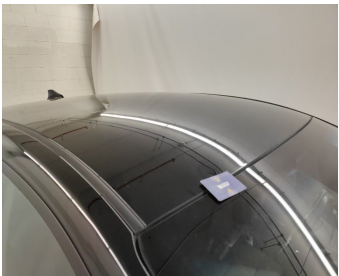

Dashboard // Replace Completely-scratch

Front Right Door Interior Coating // Repair-scratch

Side View Mirror Right // Painting-scratch

Wheel Alloy Front Right // Repair-scratch

Wheel Alloy Rear Right // Repair-scratch

Wing Rear Right // Painting-scratch

Rocker Panel Right // Smart Repair Medium-dent

Roof // Smart Repair Medium-dent

Rocker Panel Left // Smart Repair Medium-scratch + dent

Front Bonnet / Insulation / Replace-cracked