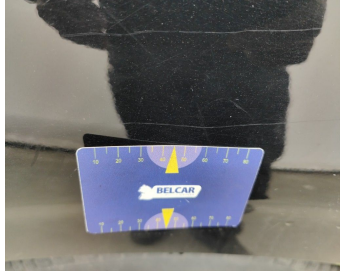

Damage Pictures

Damage within Renta-norm-worn

Rear Left Door Interior Coating // Repair-scratch

Wing Rear Left // Smart Repair Small-scratch

Wheel Alloy Rear Left // Repair-scratch

Wing Rear Left // Painting-scratch