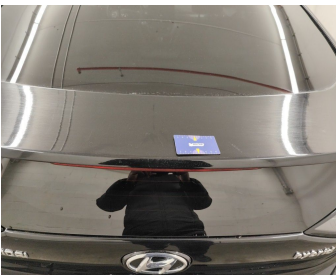

Rear Bonnet // Polish-scratch