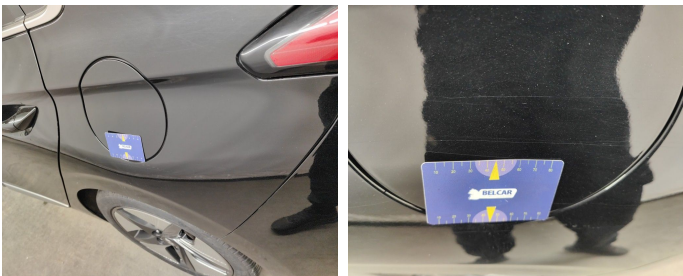

Damage Pictures

Damage within Renta-norm-worn

Rear Left Door Interior Coating // Repair-scratch

Wing Rear Left // Smart Repair Small-scratch

Wheel Alloy Rear Left // Repair-scratch

Wing Rear Left // Painting-scratch