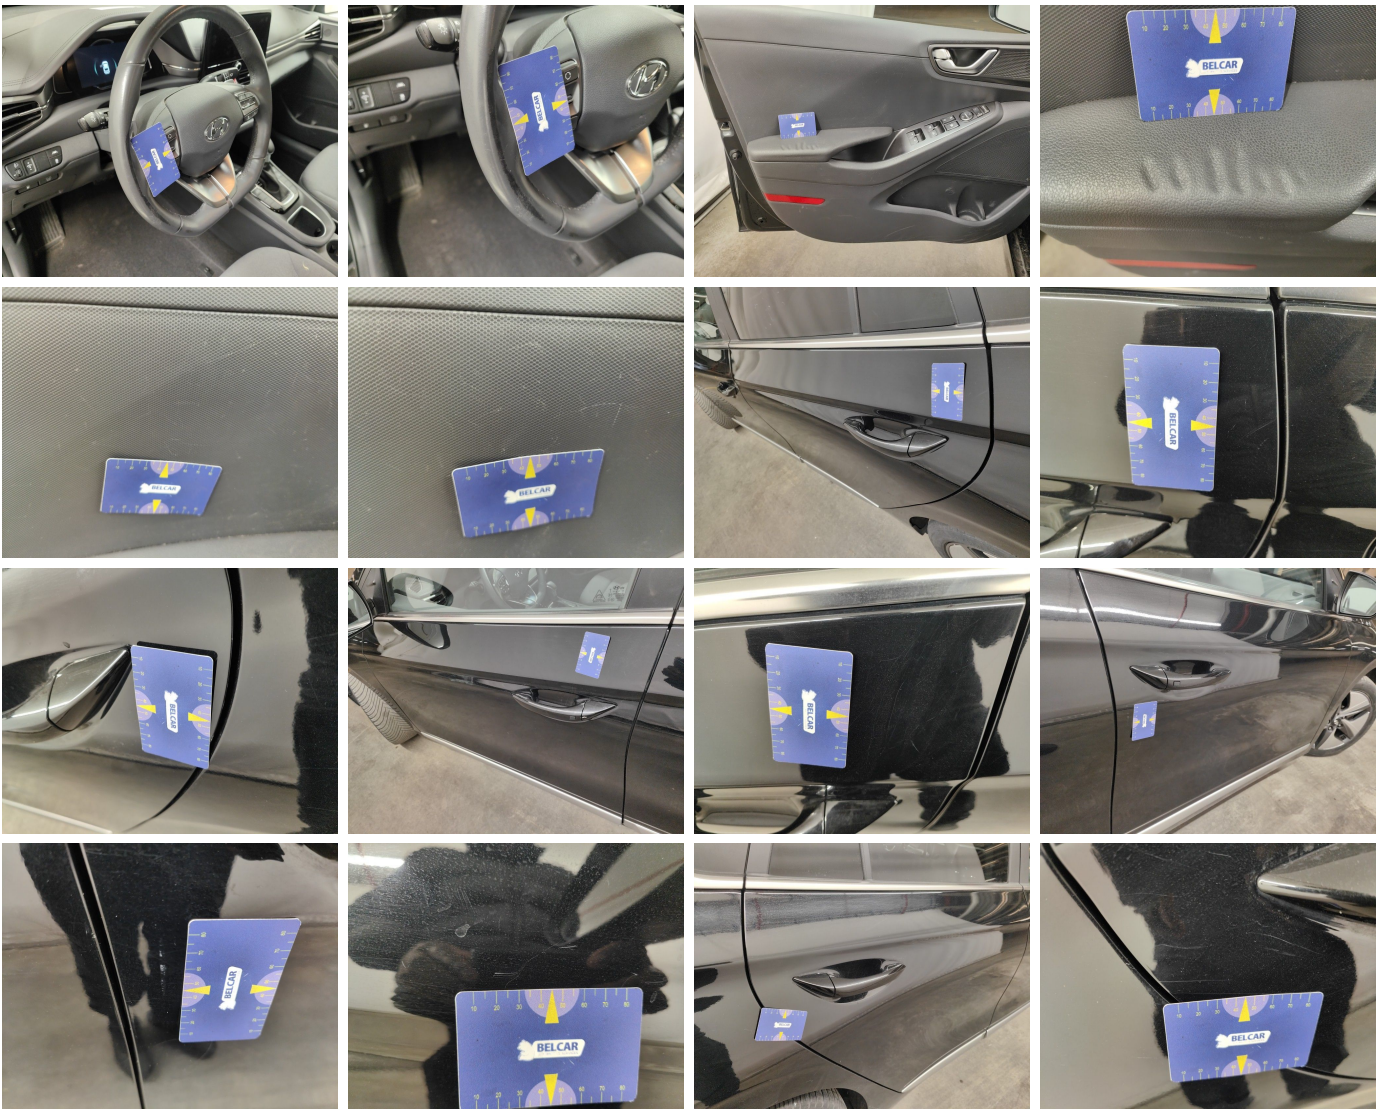

CHECK POINTS

Description	Number	Present	Remark
Original license plate		Y	
Registration Part 2		N	
Keys	2	Y	
Spare wheel		N	
Towbar (+keys)		N	
Certificate of conformity		Y	
Registration certificate		Y	
Repair kit		Y	
RunOnFlat		N	
Charging cable		N	
Charge back wrong tyres		N	

DAMAGES

Damages	Type	Acceptable
13	Bumper Front // Painting	N
18	Bumper Front / Spoiler / Replace	Y
38	Front Bonnet / Insulation / Replace	N
91	Rocker Panel Left // Smart Repair Medium	N
110	Wing Rear Left // Smart Repair Small	Y
113	Wing Rear Left // Painting	N
133	Bumper Rear // Painting	N
138	Bumper Rear / Lower Cover Not Painted / Replace	N
156	Rear Bonnet // Polish	Y
161	Roof // Smart Repair Medium	Y
183	Wing Rear Right // Painting	Y
201	Rocker Panel Right // Smart Repair Medium	Y
222	Side View Mirror Right // Painting	Y
311	Wheel Alloy Front Left // Repair	N
321	Wheel Alloy Rear Left // Repair	N
331	Wheel Alloy Rear Right // Repair	N
341	Wheel Alloy Front Right // Repair	N
532	Trunk Compartment / Side Cover Left / Replace	Y
533	Trunk Compartment / Side Cover Right / Replace	Y
564	Dashboard // Replace Completely	Y
594	Trunk Lid Interior Coating / Complete Panel / Replace	N
621	Front Right Door Interior Coating // Repair	N
631	Rear Left Door Interior Coating // Repair	N
641	Rear Right Door Interior Coating // Repair	N
860	Interior Cleaning // Small	N

Damage Pictures

Damage within Renta-norm-worn

Rear Left Door Interior Coating // Repair-scratch

Wing Rear Left // Smart Repair Small-scratch

Wheel Alloy Rear Left // Repair-scratch

Wing Rear Left // Painting-scratch