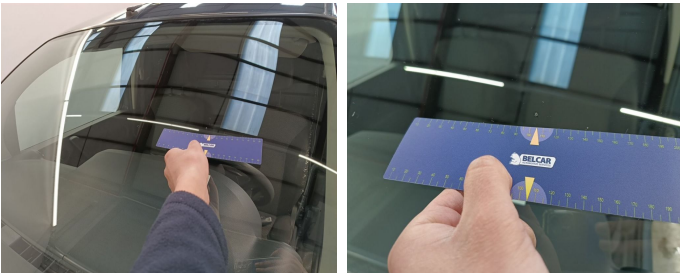

Seat Front Left / Bottom Coating / Replace-Incinerated

Windshield // Replace-glass damage