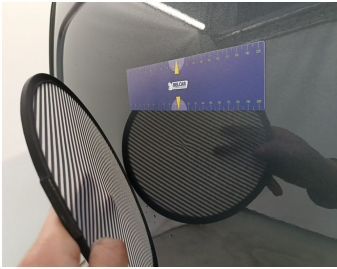

## CHECK POINTS

Description	Number	Present	Remark
Original license plate		Y	
Registration Part 2		N	
Keys	1	Y	
Spare wheel		Y	
Towbar (+keys)		N	
Certificate of conformity		Y	
Registration certificate		Y	
Repair kit		N	
RunOnFlat		N	
Charging cable		N	
Charge back wrong tyres		N	

## Damage Pictures

Damage within Renta-norm-scratch

Wheel Alloy Front Left // Repair-scratch

Rear Loading Door Right // Painting-scratch

Door Rear Right // Repair & Painting-dent

Door Rear Right // Smart Repair Medium-dent