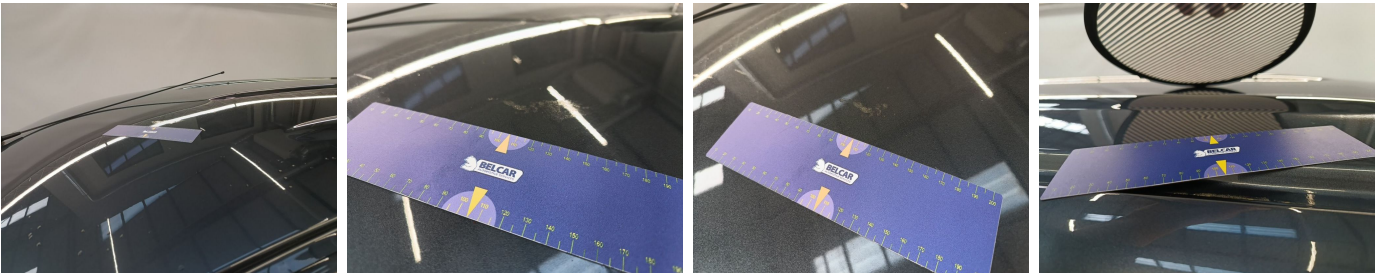

Windshield // Replace-glass damage

Roof // Painting-Chemical reaction