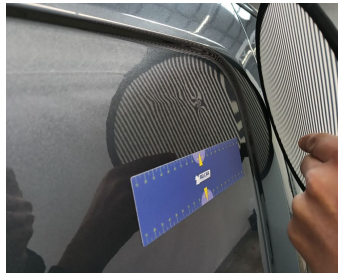

## Damage Pictures

Damage within Renta-norm-scratch

Wheel Alloy Front Left // Repair-scratch

Rear Loading Door Right // Painting-scratch

Door Rear Right // Repair & Painting-dent

Door Rear Right // Smart Repair Medium-dent