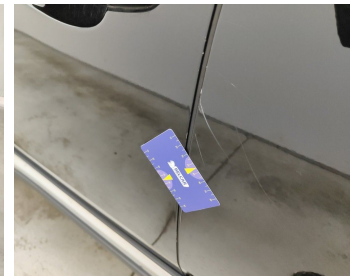

## Damage Pictures

Damage within Renta-norm-

Trunk Lid Interior Coating / Complete Panel / Replace-scratch

Wing Rear Left / Trim / Replace-scratch

Foglight Rear // Replacement-scratch

Side View Mirror Right // Painting-scratch

Door Rear Right // Smart Repair Medium-dent

Rocker Panel Right // Smart Repair Medium-scratch + dent

Rocker Panel Left // Smart Repair Medium-scratch + dent

Door Rear Left // Repair & Painting-scratch + dent