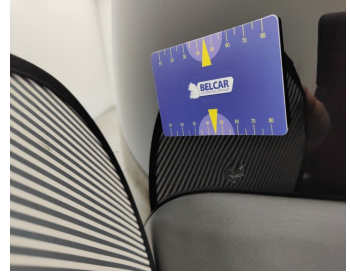

Bumper Rear // Painting-scratch