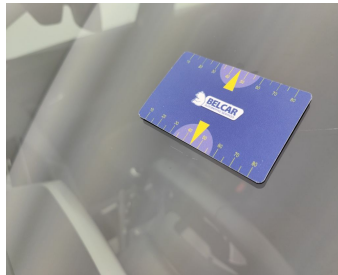

Windshield // Replace-scratch