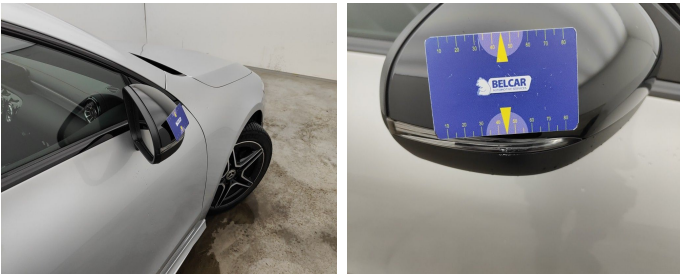

Windshield // Replace-glass damage

Roof // Polish-scratch

Light / Rear left / Replace-scratch

Wheel Two Tone Rear Right // Repair-scratch

Side View Mirror Right / Shell / Replace Not Painted-scratch

Side View Mirror Right / Direction Indicator / Replace-scratch