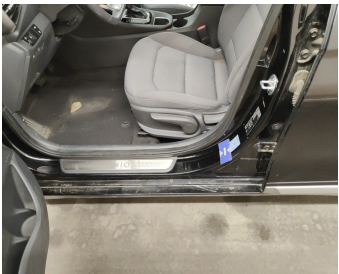

Trunk Compartment / Side Cover Right / Replace-scratch

Rocker Panel Right // Smart Repair Medium-scratch + dent

Wing Rear Left // Repair & Painting-scratch + dent

Front Bonnet // Painting-scratch + dent

Wing Front Left // Repair & Painting-scratch + dent