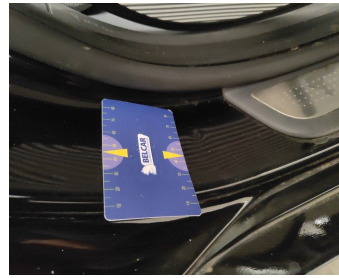

Rocker Panel Right // Smart Repair Medium-scratch + dent