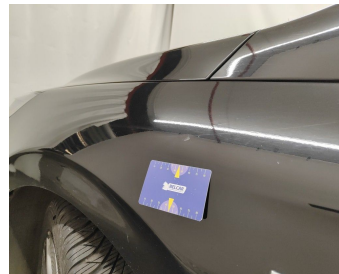

Trunk Compartment / Side Cover Right / Replace-scratch

Rocker Panel Right // Smart Repair Medium-scratch + dent

Wing Rear Left // Repair & Painting-scratch + dent

Front Bonnet // Painting-scratch + dent

Wing Front Left // Repair & Painting-scratch + dent