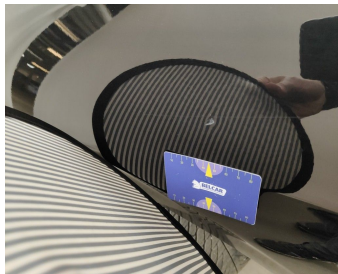

Trunk Compartment / Side Cover Right / Replace-scratch

Rocker Panel Right // Smart Repair Medium-scratch + dent

Wing Rear Left // Repair & Painting-scratch + dent

Front Bonnet // Painting-scratch + dent

Wing Front Left // Repair & Painting-scratch + dent

Rocker Panel Left // Smart Repair Medium-scratch + dent

Door Front Left // Repair & Painting-scratch + dent

Roof // Repair & Painting-scratch + dent

Wing Rear Right // Repair & Painting-scratch + dent

Door Front Right // Painting-bad repair