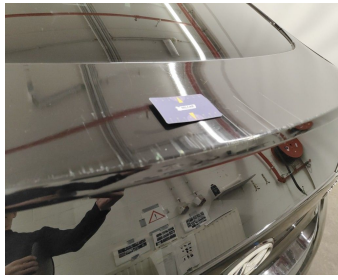

Rear Bonnet / Spoiler / Replace & Painting-scratch