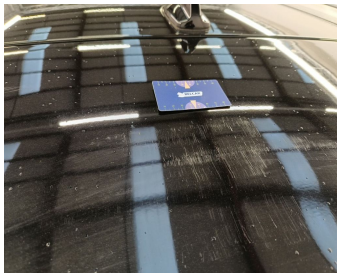

Damage Pictures

Damage within Renta-norm-

Dashboard / Steering Wheel / Replace-worn

Wheel Two Tone Rear Left // Repair-scratch

Door Rear Left // Polish-scratch

Light / Rear Right / Replace-scratch

Seat Front Right // Repair-scratch

Wing Rear Right // Polish-scratch

Door Rear Right // Polish-scratch

Rear Right Door Interior Coating // Repair-scratch

Rear Bonnet // Smart Repair Medium-scratch

Interior / Side Cover rear Seat / Replace-scratch