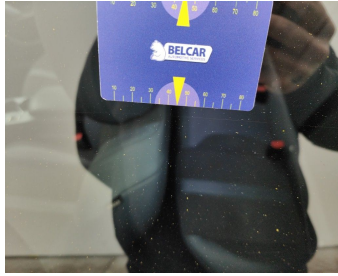

Bumper Rear / Trim Center / Replace-scratch

Door Rear Left / Window / Replace-scratch