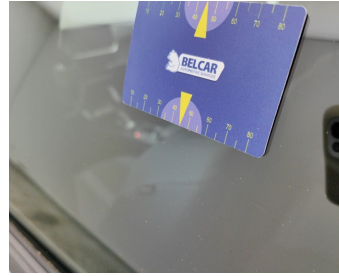

Door Rear Left / Window / Replace-scratch