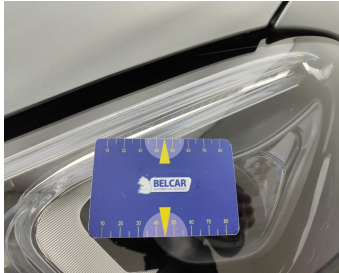

Light / Rear left / Replace-scratch

Door Front Right // Polish-scratch

Side View Mirror Right / Direction Indicator / Replace-scratch

Wheel Two Tone Front Right // Repair-scratch

Windshield // Replace-scratch