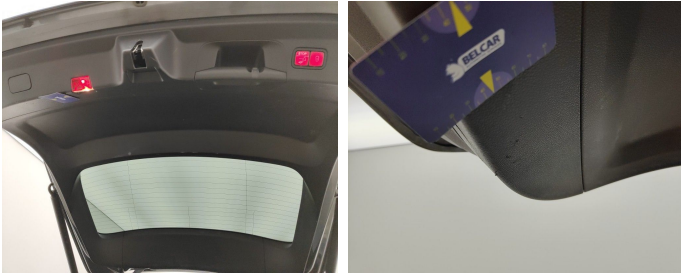

Trunk Lid Interior Coating / Complete Panel / Replace-scratch