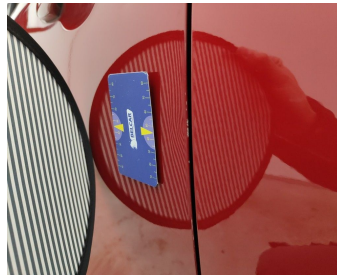

Central Console / Cover Armrest / Replace Cover Armrest-scratch

Trunk Lid Interior Coating / Complete Panel / Replace-scratch

Wheel Rear Right / Wheel Cover / Replace-scratch

Roof // Smart Repair Medium-dent