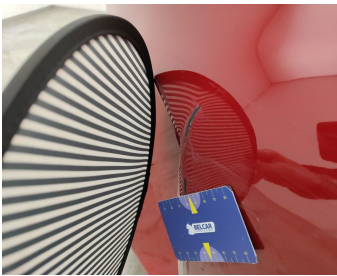

Central Console / Cover Armrest / Replace Cover Armrest-scratch

Trunk Lid Interior Coating / Complete Panel / Replace-scratch

Wheel Rear Right / Wheel Cover / Replace-scratch

Roof // Smart Repair Medium-dent

Door Front Left // Repair & Painting-scratch + dent

Wing Front Left / Trim / Replace-scratch

Bumper Front // Repair & Painting-scratch + dent