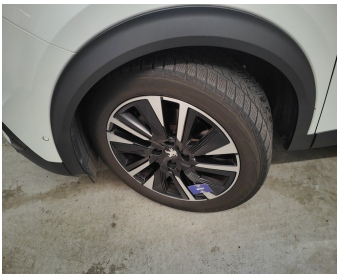

Wheel Two Tone Front Left // Repair-Chemical reaction

Interior Cleaning // Large-stain