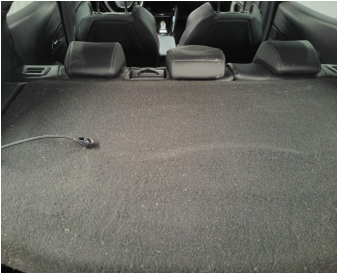

Interior Cleaning // Large-stain