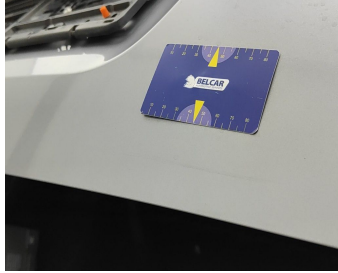

Rear Bonnet // Polish-scratch