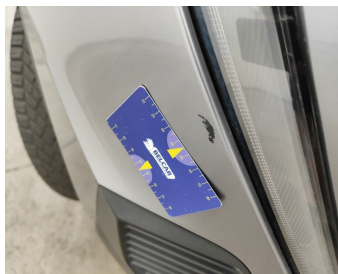

Damage Pictures

Door Front Left / Window / Replace-scratch

Door Rear Left / Window / Replace-scratch

Rear Bonnet // Polish-scratch

Rear Bonnet / Rear Window / Replace-scratch

Wing Rear Right / Trim / Replace-scratch

Light / Front Right / Replace-scratch

Bumper Front // Painting-scratch

Windshield // Replace-scratch

Side View Mirror Left // Painting-scratch

Door Front Left // Smart Repair Small-scratch

Door Front Left / Trim / Replace-scratch