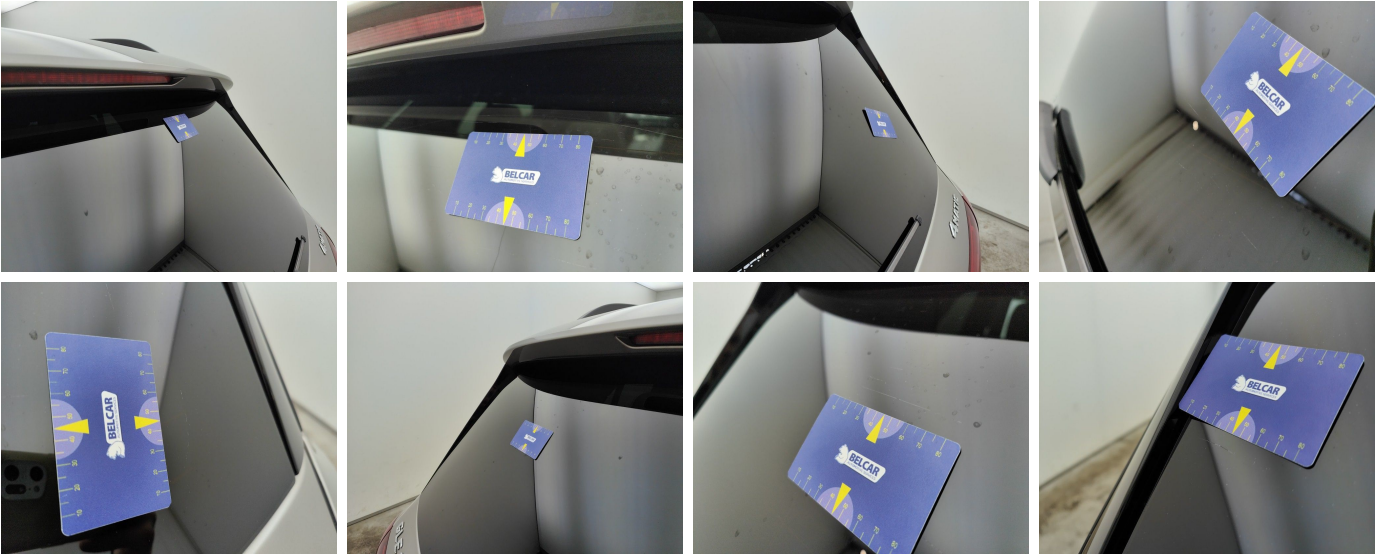

Rocker Panel Left // Smart Repair Medium-scratch + dent

Interior // Repair 1-Incinerated

Tyre Front Right // Replace-tear

Interior Cleaning // Small-stain

Rear Bonnet / Rear Window / Replace-scratch

Wheel Two Tone Rear Right // Repair-scratch