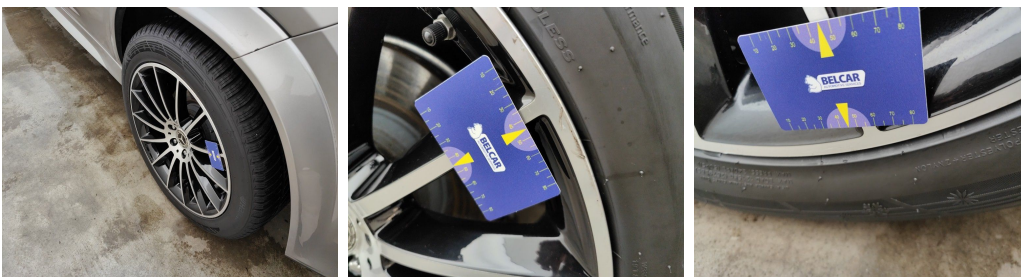

Damage Pictures

Damage within Renta-norm-scratch

Light / Rear left / Replace-scratch

Wheel Two Tone Rear Left // Repair-scratch

Wheel Two Tone Front Left // Repair-scratch

Front Bonnet // Painting-scratch

Bumper Front / Trim Right / Replace-scratch