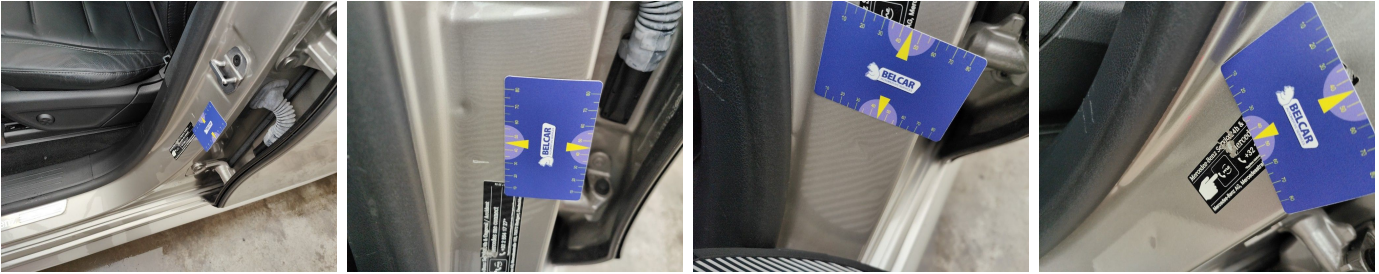

Rocker Panel Left // Smart Repair Medium-scratch + dent

Interior // Repair 1-Incinerated

Tyre Front Right // Replace-tear

Interior Cleaning // Small-stain

Rear Bonnet / Rear Window / Replace-scratch

Wheel Two Tone Rear Right // Repair-scratch