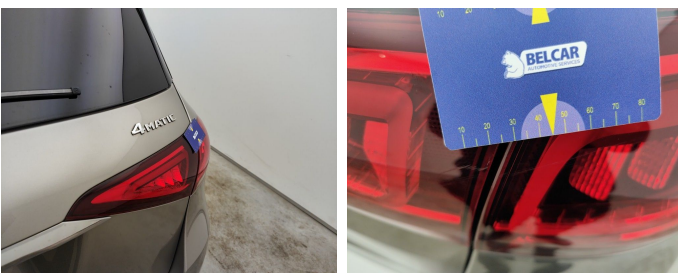

Light / Rear Right / Replace-scratch

Bumper Rear // Polish-scratch