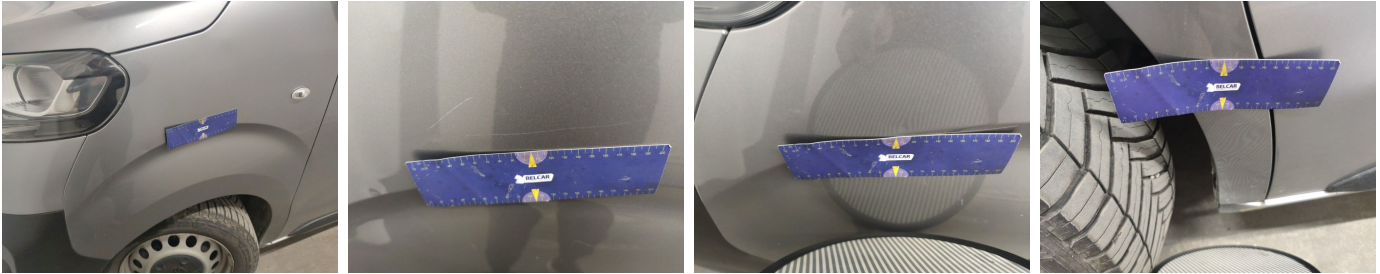

Wing Front Left // Repair & Painting-scratch + dent