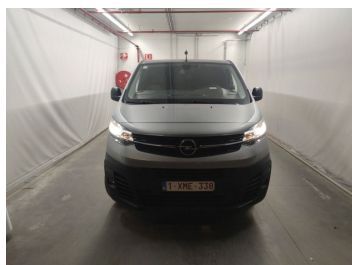

INSPECTION REPORT

End of contract

GENERAL INFO

File	312649
License plate	1XME338
Vehicle identification number	VXEVFHKKLZ021694
Dossier	2019267247
Make	Opel Viv.TD 90kW 31 L3H1 Edit.
Mileage	143168
First registration	10/02/2020
client availability date	11/05/2026
inspectionDate	08/06/2026

CHECK POINTS

Description	Number	Present	Remark
Original license plate		Y	
Registration Part 2		N	
Keys	2	Y	
Spare wheel		Y	
Towbar (+keys)		Y	
Certificate of conformity		Y	
Registration certificate		Y	
Repair kit		N	
RunOnFlat		N	
Charging cable		N	
Charge back wrong tyres		N