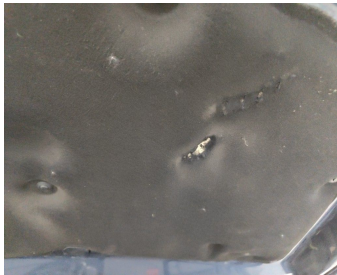

Damage Pictures

Light / Rear left / Replace-scratch

Wing Rear Right // Polish-scratch

Door Rear Right / Trim / Replace-scratch

Side View Mirror Right // Painting-scratch

Wing Front right // Polish-scratch

Bumper Front // Painting-scratch

Wheel Two Tone Rear Left // Repair-scratch

Roof // Smart Repair Medium-dent

Door Front Right // Repair & Painting-dent

Rocker Panel Right // Smart Repair Medium-dent

Door Rear Left // Repair & Painting-dent

Door Rear Right // Repair & Painting-scratch + dent

Bumper Rear // Smart Repair Medium-bad repair

Windshield // Replace-glass damage

Front Bonnet / Insulation / Replace-tear

Interior Cleaning // Small-stain