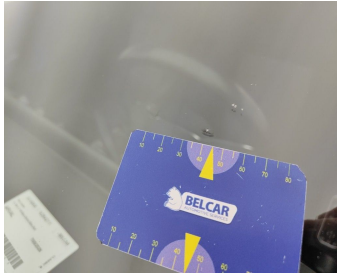

Windshield // Replace-glass damage