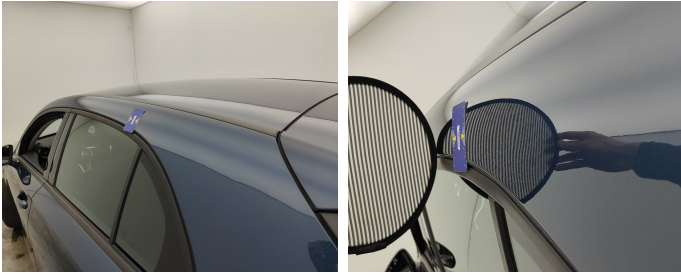

Damage Pictures

Light / Rear left / Replace-scratch

Wing Rear Right // Polish-scratch

Door Rear Right / Trim / Replace-scratch

Side View Mirror Right // Painting-scratch

Wing Front right // Polish-scratch

Bumper Front // Painting-scratch

Wheel Two Tone Rear Left // Repair-scratch

Roof // Smart Repair Medium-dent

Door Front Right // Repair & Painting-dent

Rocker Panel Right // Smart Repair Medium-dent

Door Rear Left // Repair & Painting-dent