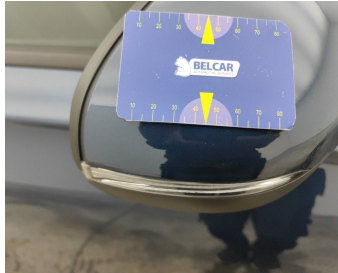

Side View Mirror Right // Painting-scratch