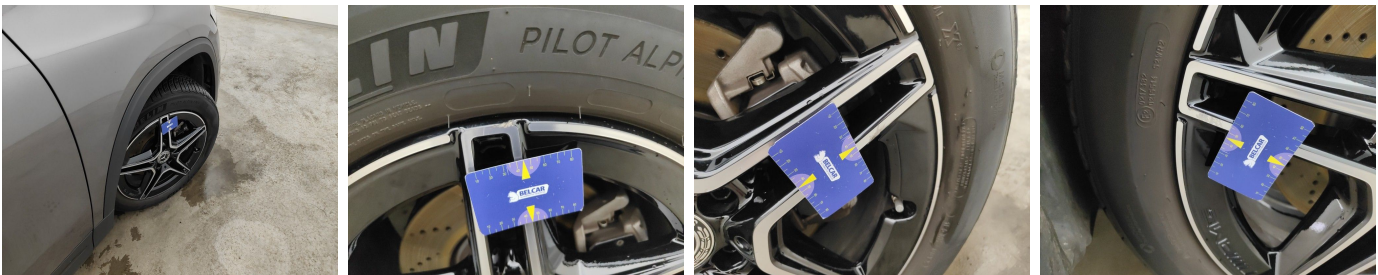

Damage Pictures

Door Rear Right // Repair & Painting-scratch + dent

Wheel Two Tone Rear Right // Repair-scratch

Side View Mirror Right // Painting-scratch

Side View Mirror Right / Direction Indicator / Replace-scratch

Wheel Two Tone Front Right // Repair-scratch

Wheel Two Tone Front Left // Repair-scratch

Door Rear Left // Smart Repair Small-scratch

Door Rear Left / Trim / Replace-scratch

Door Front Left // Smart Repair Small-dent