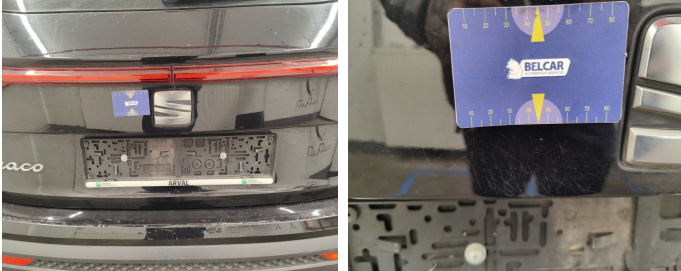

Damage Pictures

Damage within Renta-norm-

Door Rear Right / Window / Replace-scratch

Door Front Right // Polish-scratch

Rear Right Door Interior Coating // Repair-scratch

Light / Rear Right / Replace-scratch