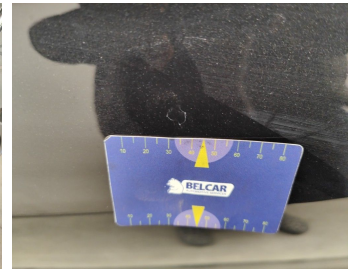

CHECK POINTS

Description	Number	Present	Remark
Original license plate		Y	
Registration Part 2		N	
Keys	2	Y	
Spare wheel		Y	
Towbar (+keys)		Y	
Certificate of conformity		Y	
Registration certificate		Y	
Repair kit		N	
RunOnFlat		N	
Charging cable		N	
Charge back wrong tyres		Y	

Damage Pictures

Damage within Renta-norm-

Door Rear Right / Window / Replace-scratch

Door Front Right // Polish-scratch

Rear Right Door Interior Coating // Repair-scratch

Light / Rear Right / Replace-scratch