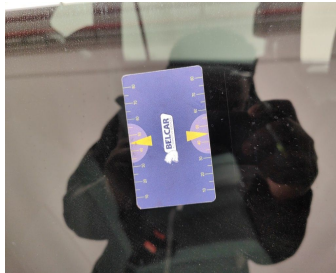

Damage Pictures

Damage within Renta-norm-

Door Rear Right / Window / Replace-scratch

Door Front Right // Polish-scratch

Rear Right Door Interior Coating // Repair-scratch

Light / Rear Right / Replace-scratch