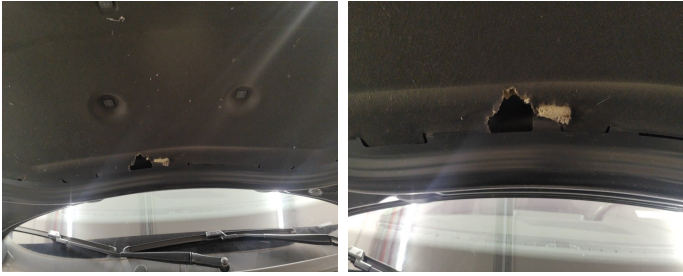

Damage Pictures

Damage within Renta-norm-

Door Rear Right / Window / Replace-scratch

Door Front Right // Polish-scratch

Rear Right Door Interior Coating // Repair-scratch

Light / Rear Right / Replace-scratch

Rear Bonnet // Polish-scratch

Trunk Compartment / Side Cover Right / Replace-scratch

Trunk Lid Interior Coating / Complete Panel / Replace-scratch

Bumper Rear // Painting-scratch

Bumper Rear / Lower Cover Not Painted / Replace-scratch

Rear Left Door Interior Coating // Repair-scratch

Seat Front Left // Repair-scratch

Trunk Compartment / Boot Cover / Replace-dent

Front Bonnet // Polish-Chemical reaction

Interior Cleaning // Large-dirty

Front Bonnet / Insulation / Replace-hole