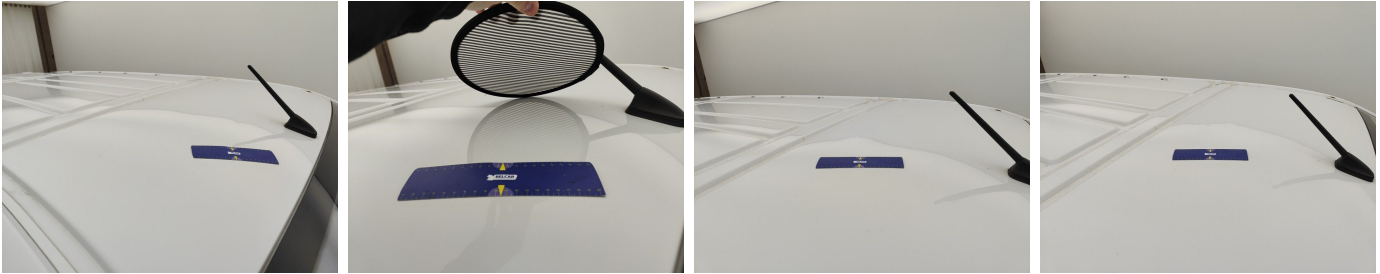

## Damage Pictures

Door Rear Right // Repair & Painting-rust

Door Front Left / Window / Replace-scratch

Light / Rear Right / Replace-scratch

Wing Rear Left // Painting-scratch + dent

Door Front Left / Trim / Replace-scratch

Seat Front Right / Bottom Coating / Replace-scratch

Rocker Panel Left // Smart Repair Medium-dent

Door Front Left // Smart Repair Small-dent

Roof // Smart Repair Medium-dent

Rear Loading Door Left // Repair & Painting-scratch + dent