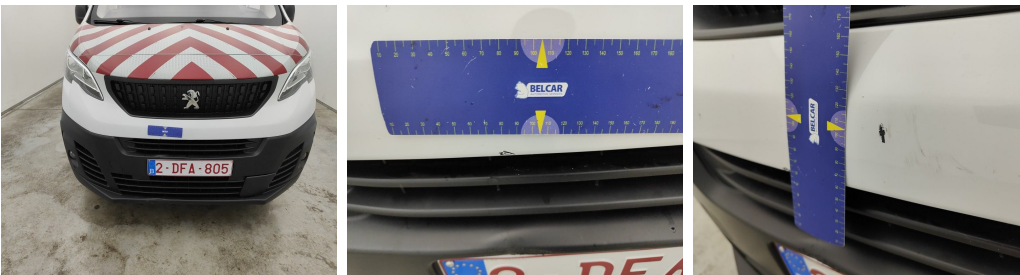

Bumper Front // Painting-scratch