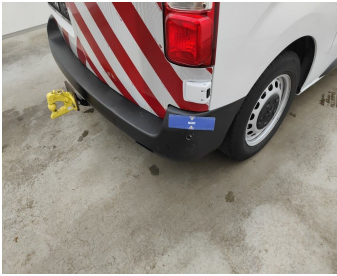

Rear Loading Door Right // Repair & Painting-scratch + dent

Rocker Panel Right // Smart Repair Medium-scratch + dent

Door Front Right // Repair & Painting-scratch + dent

Bumper Front // Painting-scratch

Bumper Front / Lower Cover Not Painted / Replace-scratch + dent

Bumper Rear / Lower Cover Not Painted / Replace-scratch

Back Side / Park Assist Sensor / Replace-cracked