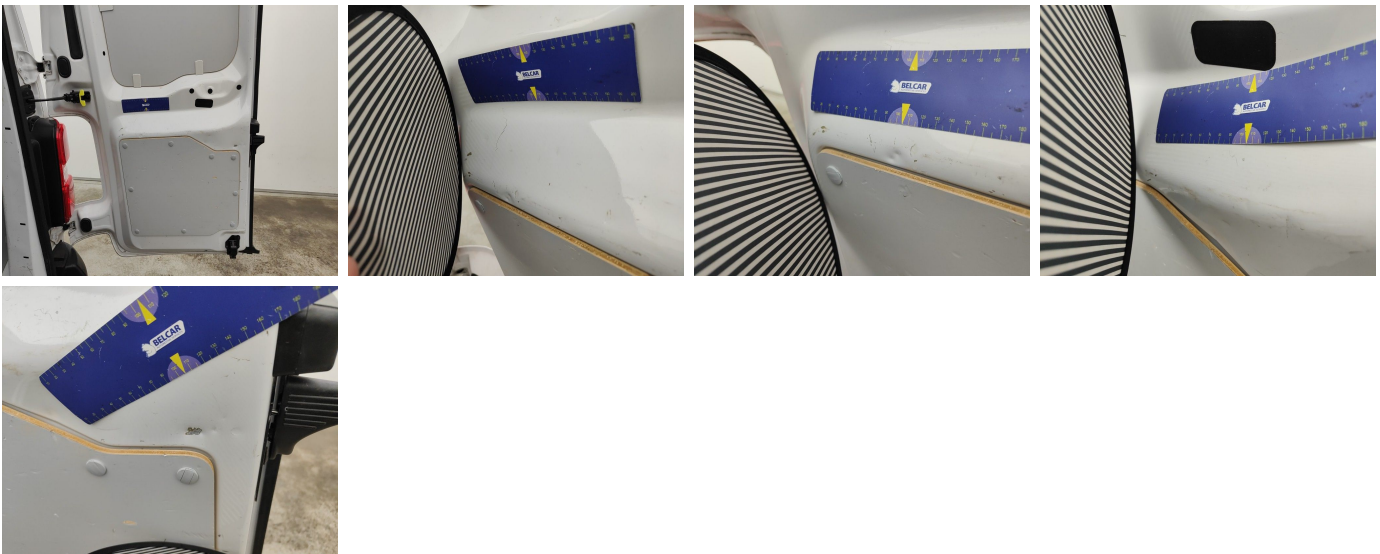

Seat Front Right / Bottom Coating / Replace-scratch

Rocker Panel Left // Smart Repair Medium-dent

Door Front Left // Smart Repair Small-dent

Roof // Smart Repair Medium-dent

Rear Loading Door Left // Repair & Painting-scratch + dent

Rear Loading Door Right // Repair & Painting-scratch + dent

Rocker Panel Right // Smart Repair Medium-scratch + dent

Door Front Right // Repair & Painting-scratch + dent

Bumper Front // Painting-scratch

Bumper Front / Lower Cover Not Painted / Replace-scratch + dent