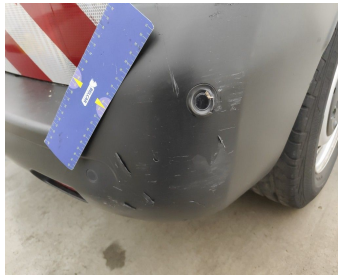

Seat Front Right / Bottom Coating / Replace-scratch

Rocker Panel Left // Smart Repair Medium-dent

Door Front Left // Smart Repair Small-dent

Roof // Smart Repair Medium-dent

Rear Loading Door Left // Repair & Painting-scratch + dent

Rear Loading Door Right // Repair & Painting-scratch + dent

Rocker Panel Right // Smart Repair Medium-scratch + dent

Door Front Right // Repair & Painting-scratch + dent

Bumper Front // Painting-scratch

Bumper Front / Lower Cover Not Painted / Replace-scratch + dent

Bumper Rear / Lower Cover Not Painted / Replace-scratch

Back Side / Park Assist Sensor / Replace-cracked