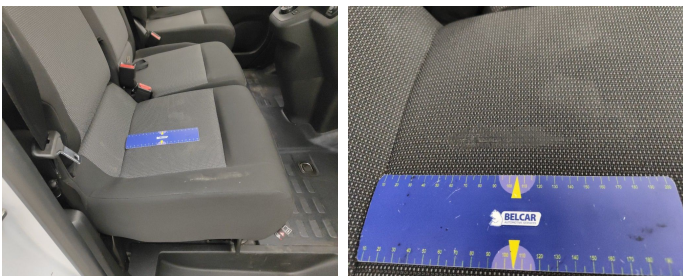

## Damage Pictures

Door Rear Right // Repair & Painting-rust

Door Front Left / Window / Replace-scratch

Light / Rear Right / Replace-scratch

Wing Rear Left // Painting-scratch + dent

Door Front Left / Trim / Replace-scratch

Seat Front Right / Bottom Coating / Replace-scratch

Rocker Panel Left // Smart Repair Medium-dent

Door Front Left // Smart Repair Small-dent

Roof // Smart Repair Medium-dent

Rear Loading Door Left // Repair & Painting-scratch + dent