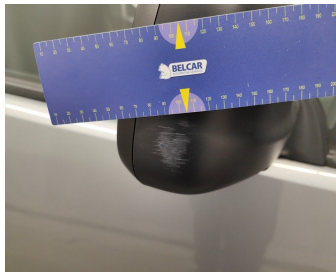

Damage Pictures

Rear Loading Door Left // Painting-scratch

Bumper Rear / Lower Cover Not Painted / Replace-scratch

Bumper Front // Painting-scratch

Bumper Front / Lower Cover Not Painted / Replace-scratch

Side View Mirror Right / Shell / Replace Not Painted-scratch

Door Front Right // Painting-scratch

Door Front Right / Trim / Replace-scratch

Wing Rear Left // Smart Repair Small-dent

Door Front Left // Smart Repair Small-dent