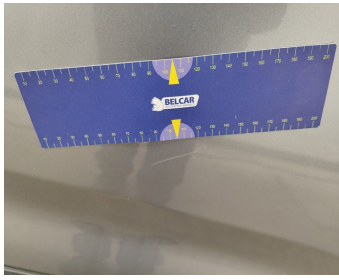

Damage Pictures

Rear Loading Door Left // Painting-scratch

Bumper Rear / Lower Cover Not Painted / Replace-scratch

Bumper Front // Painting-scratch

Bumper Front / Lower Cover Not Painted / Replace-scratch

Side View Mirror Right / Shell / Replace Not Painted-scratch

Door Front Right // Painting-scratch

Door Front Right / Trim / Replace-scratch

Wing Rear Left // Smart Repair Small-dent

Door Front Left // Smart Repair Small-dent