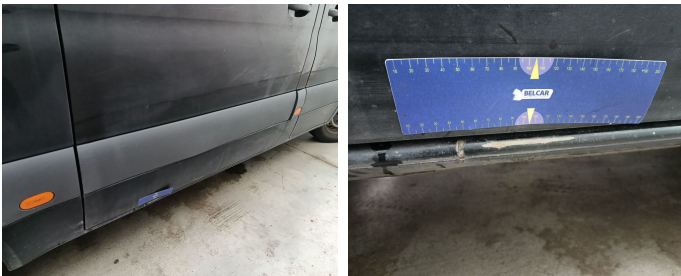

Roof / Antenna / Replace-missing

Rocker Panel Right // Smart Repair Medium-rust