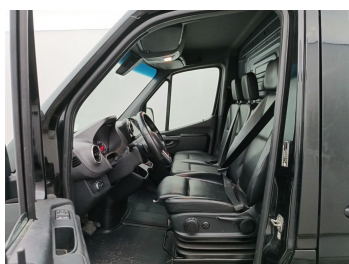

INSPECTION REPORT

End of contract

GENERAL INFO

File	307926
License plate	2CQH785
Vehicle identification number	W1V9076331P513886
Dossier	2022 151 217
Make	Mercedes Spr.317CDi L2 3.5T RW
Mileage	244423
First registration	18/10/2022
client availability date	16/03/2026
inspectionDate	25/03/2026

CHECK POINTS

Description	Number	Present	Remark
Original license plate		Y	
Registration Part 2		N	
Keys	2	Y	
Spare wheel		Y	
Towbar (+keys)		Y	
Certificate of conformity		Y	
Registration certificate		Y	
Repair kit		N	
RunOnFlat		N	
Charging cable		N	
Charge back wrong tyres		N