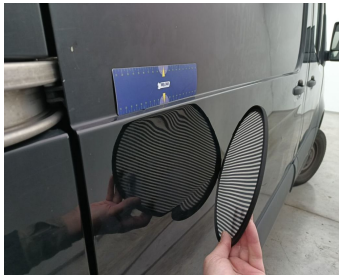

## Damage Pictures

Damage within Renta-norm-scratch

Light / Rear left / Replace-scratch

Door Rear Right // Smart Repair Large-dent

Wing Rear Left // Smart Repair Medium-dent

Door Rear Left // Repair & Painting-dent