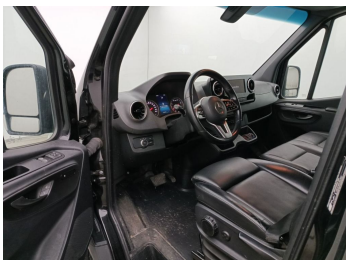

INSPECTION REPORT

End of contract

GENERAL INFO

File	307926
License plate	2CQH785
Vehicle identification number	W1V9076331P513886
Dossier	2022 151 217
Make	Mercedes Spr.317CDi L2 3.5T RW
Mileage	244423
First registration	18/10/2022
client availability date	16/03/2026
inspectionDate	25/03/2026

CHECK POINTS

Description	Number	Present	Remark
Original license plate		Y	
Registration Part 2		N	
Keys	2	Y	
Spare wheel		Y	
Towbar (+keys)		Y	
Certificate of conformity		Y	
Registration certificate		Y	
Repair kit		N	
RunOnFlat		N	
Charging cable		N	
Charge back wrong tyres		N