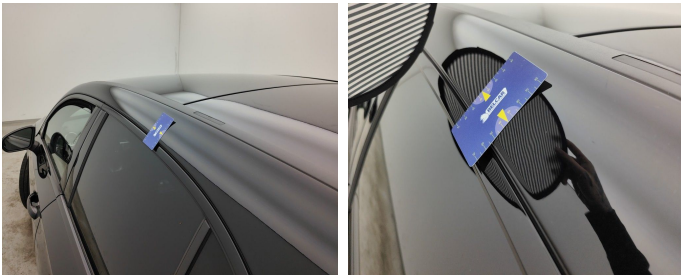

Roof // Smart Repair Medium-dent