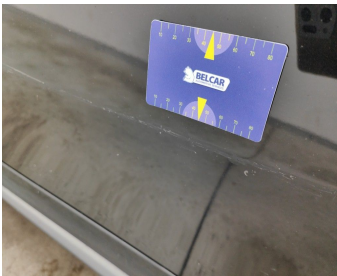

Door Front Left // Repair & Painting-scratch + dent