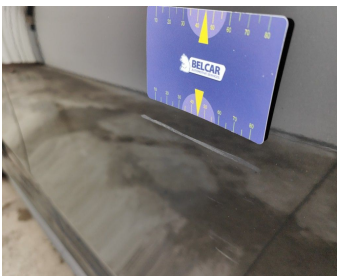

Interior / A Pillar Lower Cover / Replace-bad position

Side View Mirror Right // Replace Not Painted-scratch

Side View Mirror Right / Direction Indicator / Replace-scratch

Side View Mirror Right // Painting-scratch