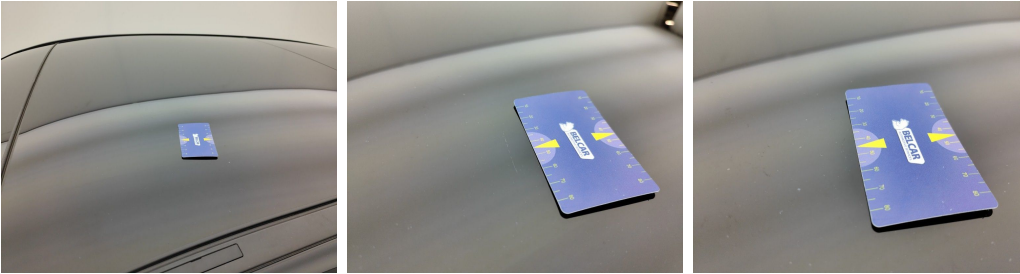

Rocker Panel Left // Painting-scratch

Side View Mirror Left // Painting-scratch

Wheel Alloy Front Left // Repair-scratch

Windshield // Replace-scratch

Light / Rear left / Replace-scratch

Roof / Medium Panoramic Roof / Replace-scratch

Seat Front Left // Repair-scratch

Rear Left Door Interior Coating // Replace Completely-scratch

Trunk Lid Interior Coating / Complete Panel / Replace-scratch

Rocker Panel Right // Smart Repair Medium-scratch