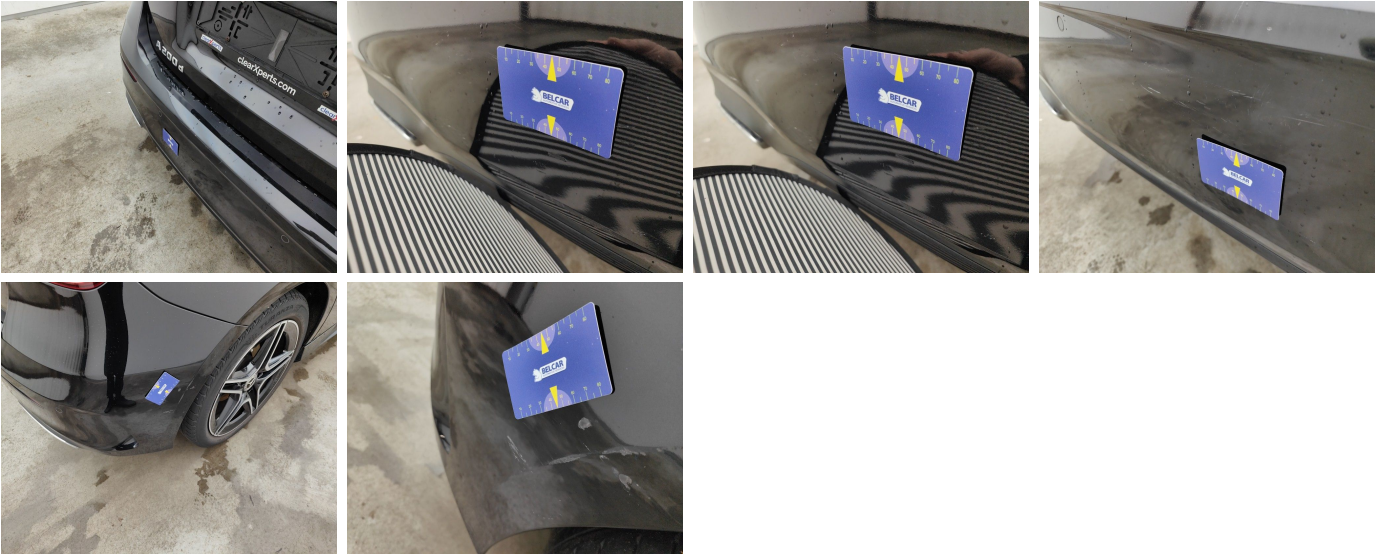

Wing Front Left // Smart Repair Small-dent

Roof // Smart Repair Medium-dent

Front Bonnet // Smart Repair Small-dent

Door Front Right // Smart Repair Small-scratch

Rear Bonnet / Trim / Replace-scratch

Wing Rear Right // Polish-scratch

Bumper Rear // Repair & Painting-scratch + dent

Rocker Panel Left // Smart Repair Medium-scratch + dent

Wing Front right // Painting-scratch

Wheel Two Tone Front Right // Repair-scratch

Interior Cleaning // Small-dirty