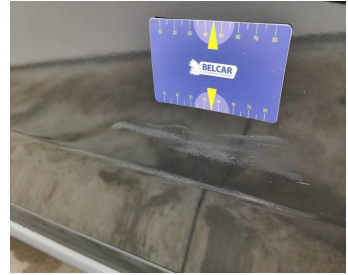

Bumper Rear // Repair & Painting-scratch + dent

Rocker Panel Left // Smart Repair Medium-scratch + dent

Wing Front right // Painting-scratch

Wheel Two Tone Front Right // Repair-scratch

Interior Cleaning // Small-dirty

Interior / A Pillar Lower Cover / Replace-bad position

Side View Mirror Right // Replace Not Painted-scratch

Side View Mirror Right / Direction Indicator / Replace-scratch

Side View Mirror Right // Painting-scratch