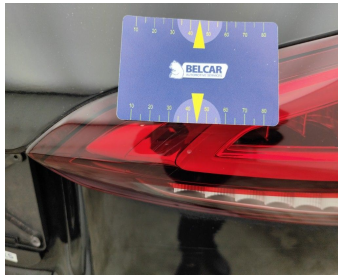

### Damage Pictures

Wheel Two Tone Rear Right // Repair-scratch

Rear Bonnet // Painting-scratch

Rear Bonnet / Rear Window / Replace-scratch

Light / Rear Right On Rear Bonnet / Replace-scratch

Light / Rear Right / Replace-scratch