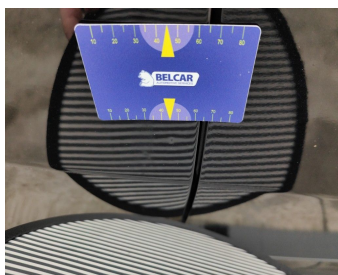

Door Rear Right // Painting-scratch