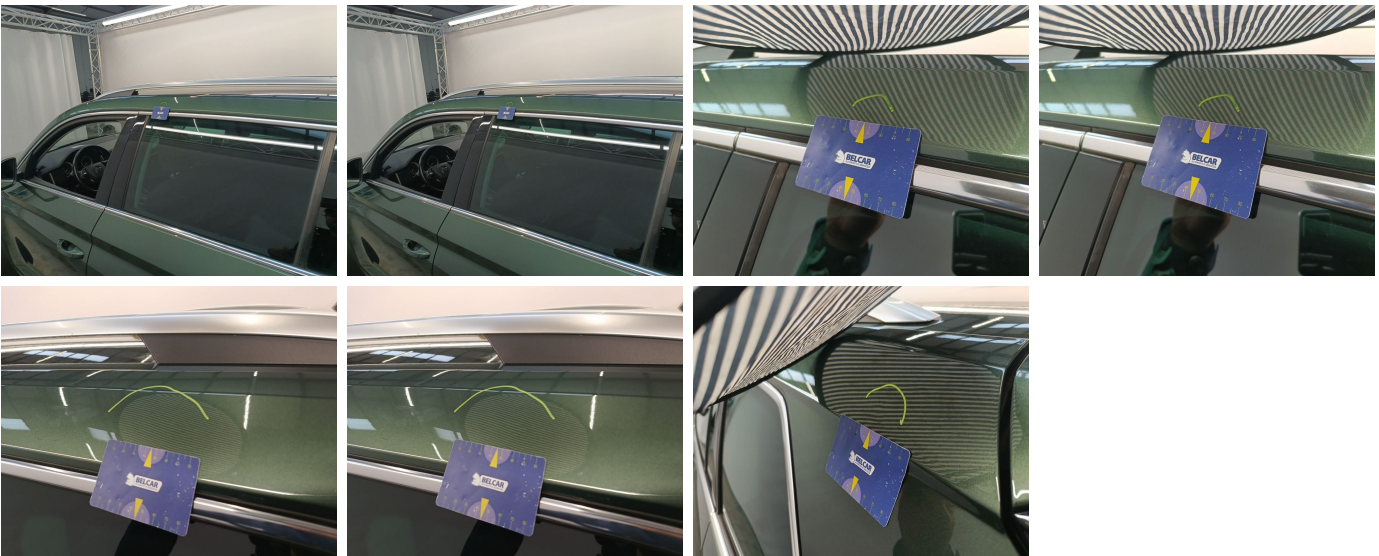

## Damage Pictures

Door Front Right // Smart Repair Small-scratch

Door Rear Right // Smart Repair Small-scratch

Wing Rear Right / Trim / Replace-scratch

Wing Rear Right // Polish-scratch

Trunk Lid Interior Coating / MDF Rear Right / Replace-scratch

Roof // Smart Repair Medium-dent

Interior Cleaning // Small-stain

Trunk Lid Interior Coating / MDF Rear Left / Replace-

Trunk Lid Interior Coating / Complete Panel / Replace-scratch

Bumper Rear // Painting-scratch