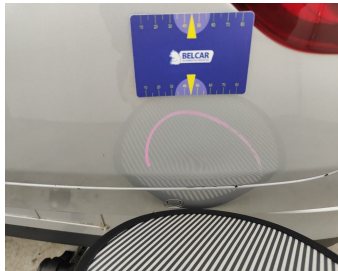

## Damage Pictures

Trunk Lid Interior Coating / MDF Rear Right / Replace-scratch

Trunk Lid Interior Coating / Complete Panel / Replace-scratch

Wheel Alloy Front Right // Repair-scratch

Wheel Alloy Front Left // Repair-scratch