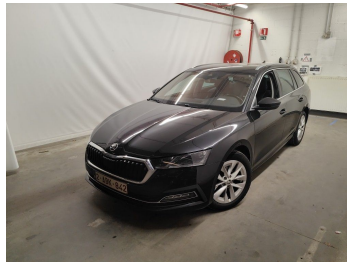

INSPECTION REPORT

End of contract

GENERAL INFO

File	309213
License plate	2ABK842
Vehicle identification number	TMBJJ7NX7MY108042
Dossier	2020 328 078
Make	Skoda Oct.Com.2.0TDI 110kW Sty
Mileage	149014
First registration	09/02/2021
client availability date	30/03/2026
inspectionDate	07/04/2026

CHECK POINTS

Description	Number	Present	Remark
Original license plate		Y	
Registration Part 2		N	
Keys	3	Y	
Spare wheel		Y	
Towbar (+keys)		N	
Certificate of conformity		Y	
Registration certificate		Y	
Repair kit		N	
RunOnFlat		N	
Charging cable		N	
Charge back wrong tyres		N