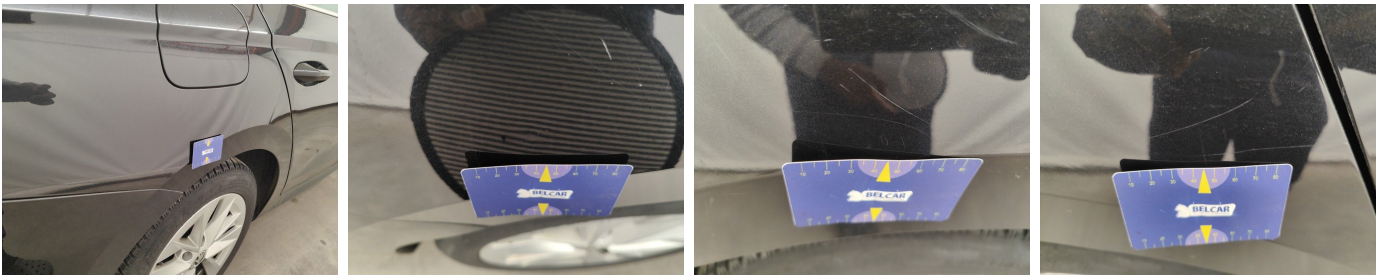

Bumper Rear / Lower Cover Not Painted / Replace-scratch

Door Rear Left // Polish-scratch

Door Front Left // Painting-scratch

Wheel Alloy Front Left // Repair-scratch

Wing Front Left // Polish-scratch

Bumper Front // Smart Repair Large-scratch

Wheel Alloy Front Right // Repair-scratch

Door Front Right // Painting-scratch

Door Rear Right // Painting-scratch

Wing Rear Right // Polish-scratch

Wing Rear Left // Smart Repair Small-dent

Rocker Panel Right // Smart Repair Medium-scratch + dent