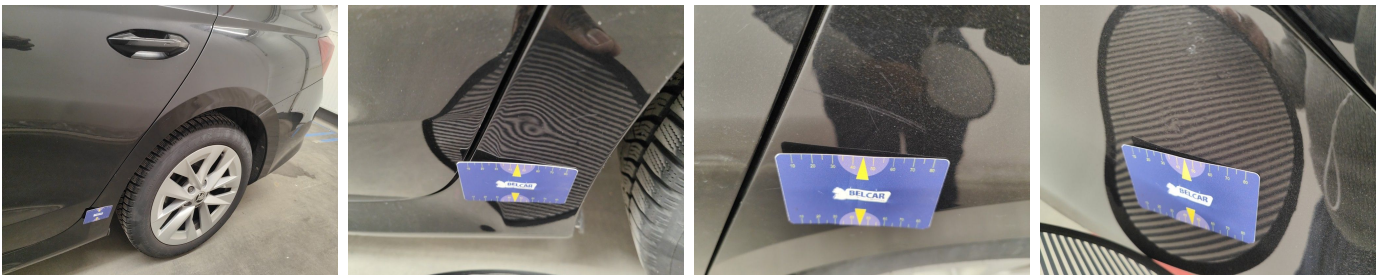

Wheel Alloy Front Right // Repair-scratch

Door Front Right // Painting-scratch

Door Rear Right // Painting-scratch

Wing Rear Right // Polish-scratch

Wing Rear Left // Smart Repair Small-dent

Rocker Panel Right // Smart Repair Medium-scratch + dent

Rocker Panel Left // Smart Repair Medium-scratch + dent

Interior // Repair 1-Incinerated

Rear Bonnet // Smart Repair Medium-Chemical reaction

Seat Front Left / Rear Coating / Replace-worn