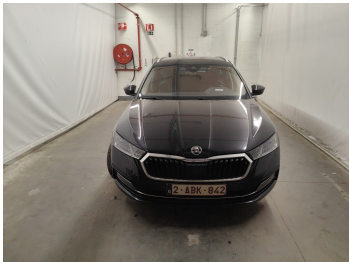

INSPECTION REPORT

End of contract

GENERAL INFO

File	309213
License plate	2ABK842
Vehicle identification number	TMBJJ7NX7MY108042
Dossier	2020 328 078
Make	Skoda Oct.Com.2.0TDI 110kW Sty
Mileage	149014
First registration	09/02/2021
client availability date	30/03/2026
inspectionDate	07/04/2026

CHECK POINTS

Description	Number	Present	Remark
Original license plate		Y	
Registration Part 2		N	
Keys	3	Y	
Spare wheel		Y	
Towbar (+keys)		N	
Certificate of conformity		Y	
Registration certificate		Y	
Repair kit		N	
RunOnFlat		N	
Charging cable		N	
Charge back wrong tyres		N	