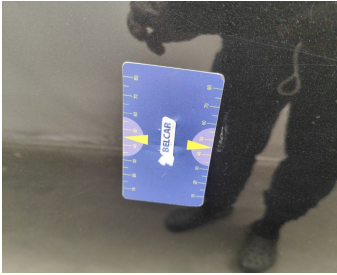

Door Front Left // Painting-scratch