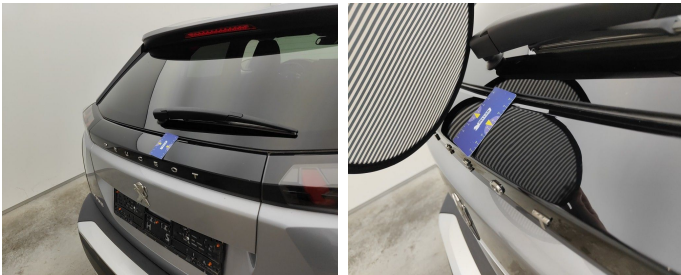

Trunk Lid Interior Coating / Complete Panel / Replace-scratch

Door Rear Left // Smart Repair Small-dent

Roof // Smart Repair Medium-dent

Door Front Left // Repair & Painting-dent

Door Front Right // Repair & Painting-dent