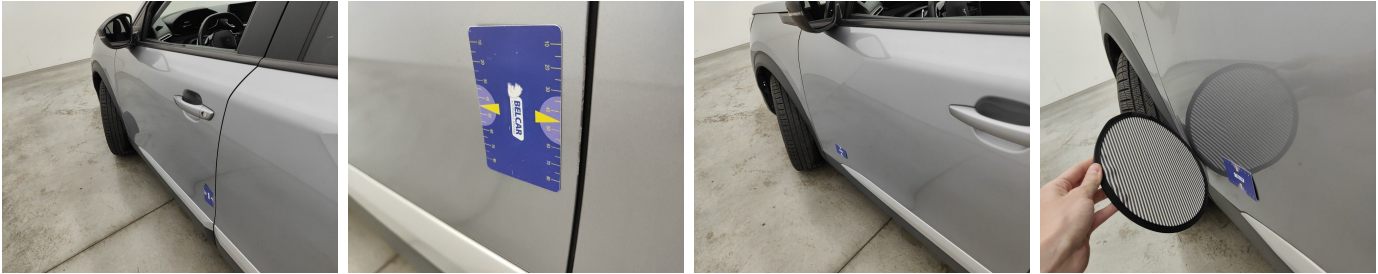

Door Front Left // Repair & Painting-dent