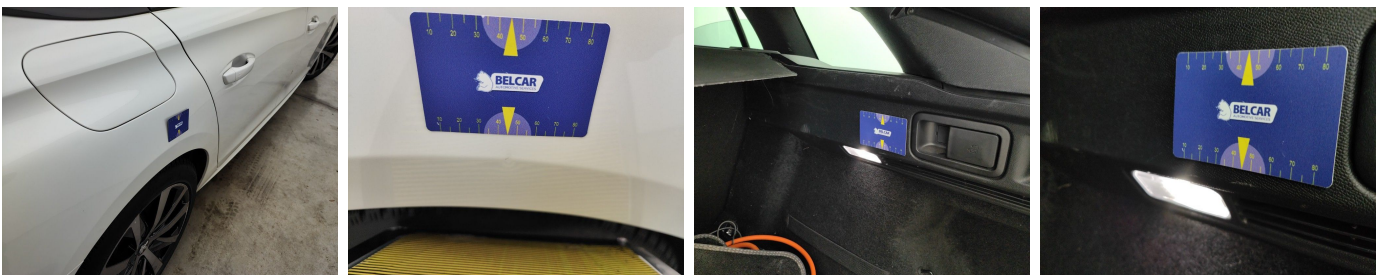

DAMAGES

Damages	Type	Acceptable
134	Bumper Rear // Repair & Painting	N
139	Bumper Rear / Spoiler / Replace	N
266	Foglight Rear // Replacement	N
13	Bumper Front // Painting	N
60	Wing Front Left // Smart Repair Small	Y
72	Side View Mirror Left // Painting	N
106	Door Rear Left // Polish	Y
116	Wing Rear Left // Polish	Y
153	Rear Bonnet // Painting	N
157	Rear Bonnet / Trim / Replace	Y
159	Rear Bonnet / Rear Window / Replace	Y
174	Light / Rear Right / Replace	Y
191	Door Rear Right // Smart Repair Medium	Y
214	Door Front Right // Repair & Painting	N
222	Side View Mirror Right // Painting	N
236	Wing Front right // Polish	Y
310	Wheel Two Tone Front Left // Repair	N
330	Wheel Two Tone Rear Right // Repair	N
340	Wheel Two Tone Front Right // Repair	N
594	Trunk Lid Interior Coating / Complete Panel / Replace	Y
860	Interior Cleaning // Small	N

Damage Pictures