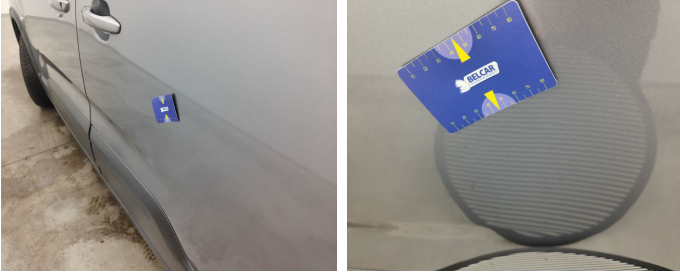

DAMAGES

Damages	Type	Acceptable
87	Door Front Left / Trim / Replace	N
98	Rocker Panel Left / Cover Not Painted / Replace	N
13	Bumper Front // Painting	Y
80	Door Front Left // Smart Repair Small	Y
91	Rocker Panel Left // Smart Repair Medium	Y
104	Door Rear Left // Repair & Painting	Y
114	Wing Rear Left // Repair & Painting	Y
124	Light / Rear left / Replace	N
140	Back Side // Smart Repair Medium	N
154	Rear Bonnet // Repair & Painting	Y
159	Rear Bonnet / Rear Window / Replace	Y
184	Wing Rear Right // Repair & Painting	Y
214	Door Front Right // Repair & Painting	Y
314	Wheel Front Left / Wheel Cover / Replace	N
318	Flat Tyre Kit // Replace	Y
324	Wheel Rear Left / Wheel Cover / Replace	N
551	Central Console // Repair	N
561	Dashboard // Repair	N
860	Interior Cleaning // Small	N

Damage Pictures

Door Front Right // Repair & Painting-scratch + dent

Rear Bonnet // Repair & Painting-scratch + dent

Door Rear Left // Repair & Painting-bad repair

Interior Cleaning // Small-stain

Rear Bonnet / Rear Window / Replace-scratch