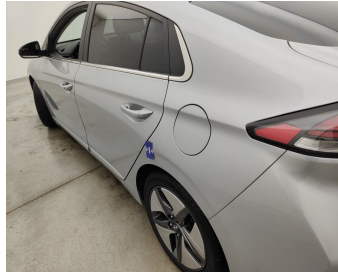

Wing Rear Left // Repair & Painting-scratch + dent