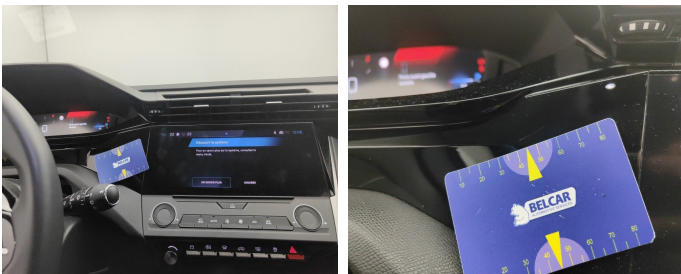

Dashboard // Repair-scratch