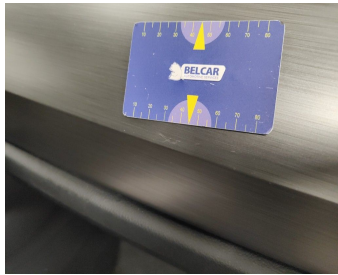

Trunk Lid Interior Coating / Complete Panel / Replace-scratch