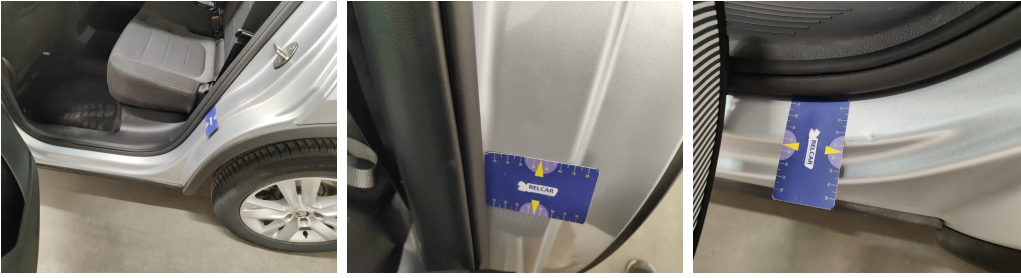

Rocker Panel Left // Smart Repair Medium-dent

Door Rear Left // Repair & Painting-scratch + dent

Wing Front Left // Repair & Painting-scratch + dent

Door Front Right // Repair & Painting-scratch + dent

Side View Mirror Right / Shell / Replace Painted-cracked