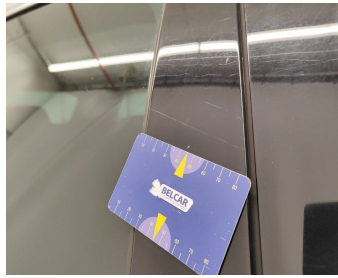

Rocker Panel Left // Smart Repair Medium-dent

Door Rear Left // Repair & Painting-scratch + dent

Wing Front Left // Repair & Painting-scratch + dent

Door Front Right // Repair & Painting-scratch + dent

Side View Mirror Right / Shell / Replace Painted-cracked

Interior Cleaning // Small-stain

Bumper Front // Painting-scratch

Bumper Front / Lower Cover Not Painted / Replace-scratch

Wing Front Left / Trim / Replace-scratch

Door Rear Right / Trim / Replace-scratch