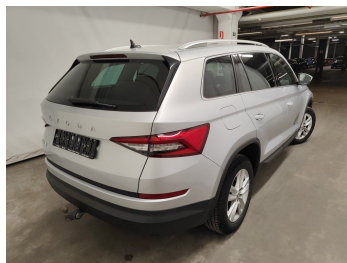

INSPECTION REPORT

End of contract

GENERAL INFO

File	314186
License plate	2ALF360
Vehicle identification number	TMBJJ7NS7M8042547
Dossier	2021005049
Make	Skoda Kod.2.0CRTDI 110kW Cleve
Mileage	139563
First registration	03/05/2021
client availability date	01/06/2026
inspectionDate	09/06/2026

CHECK POINTS

Description	Number	Present	Remark
Original license plate		Y	
Registration Part 2		N	
Keys	1	Y	
Spare wheel		N	
Towbar (+keys)		Y	
Certificate of conformity		Y	
Registration certificate		Y	
Repair kit		Y	
RunOnFlat		N	
Charging cable		N	
Charge back wrong tyres		N