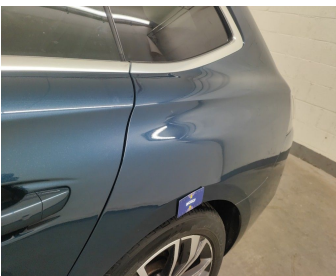

Damage Pictures

Damage within Renta-norm-

Wheel Two Tone Front Left // Repair-scratch

Wheel Two Tone Front Right // Repair-scratch

Wing Front right // Polish-scratch

Wheel Two Tone Rear Right // Repair-scratch

Roof // Polish-scratch

Door Rear Right // Repair & Painting-dent

Door Front Left // Repair & Painting-dent

Door Front Right // Repair & Painting-scratch + dent

Bumper Front // Repair & Painting-scratch + dent

Rocker Panel Right // Repair & Painting-scratch + dent

Rear Bonnet // Painting-bad repair

Bumper Rear / Lower Cover Not Painted / Replace-bad repair

Wing Rear Left // Painting-bad repair

Door Rear Left // Painting-bad repair