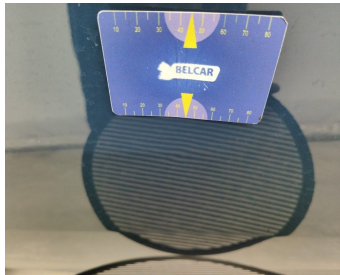

Door Rear Right // Repair & Painting-dent