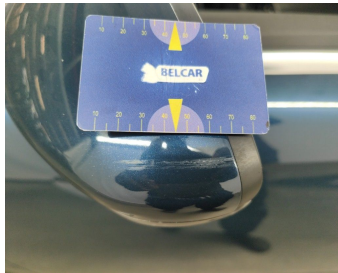

Side View Mirror Left // Painting-scratch