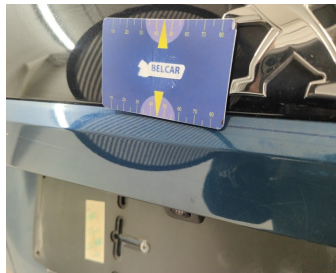

Rocker Panel Right // Repair & Painting-scratch + dent

Rear Bonnet // Painting-bad repair

Bumper Rear / Lower Cover Not Painted / Replace-bad repair

Wing Rear Left // Painting-bad repair

Door Rear Left // Painting-bad repair