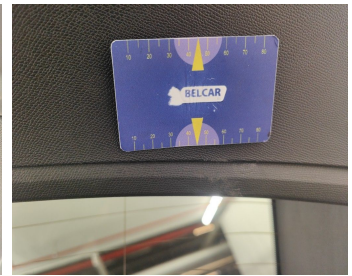

Wing Rear Right // Painting-bad repair

Headlight / Front left / Replace-cracked

Interior Cleaning // Small-stain

Trunk Compartment / Side Cover Left / Replace-scratch

Trunk Lid Interior Coating / Complete Panel / Replace-scratch