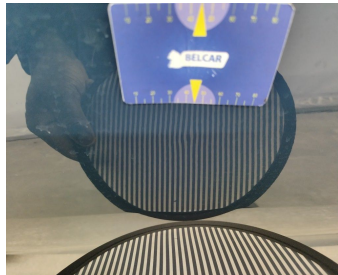

Damage Pictures

Damage within Renta-norm-

Wheel Two Tone Front Left // Repair-scratch

Wheel Two Tone Front Right // Repair-scratch

Wing Front right // Polish-scratch

Wheel Two Tone Rear Right // Repair-scratch

Roof // Polish-scratch

Door Rear Right // Repair & Painting-dent

Door Front Left // Repair & Painting-dent

Door Front Right // Repair & Painting-scratch + dent

Bumper Front // Repair & Painting-scratch + dent