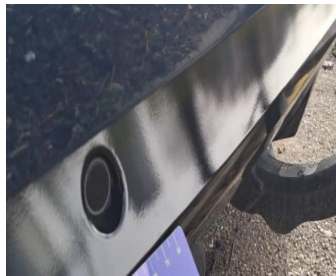

Rocker Panel Right // Repair & Painting-scratch + dent

Rear Bonnet // Painting-bad repair

Bumper Rear / Lower Cover Not Painted / Replace-bad repair

Wing Rear Left // Painting-bad repair

Door Rear Left // Painting-bad repair