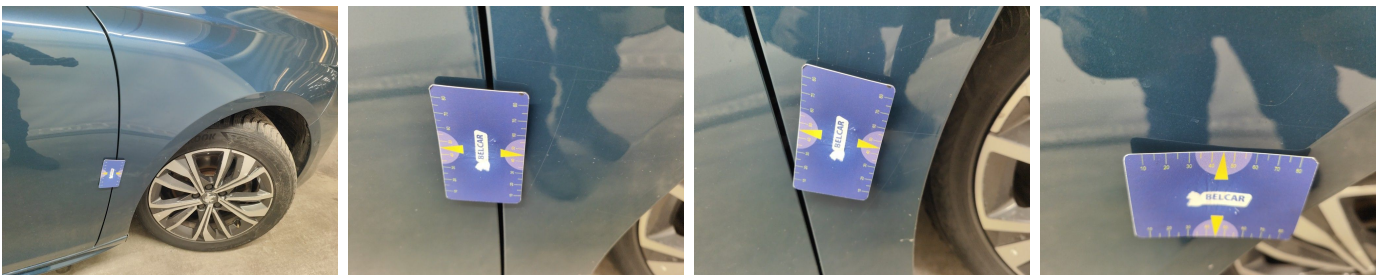

Damage Pictures

Damage within Renta-norm-

Wheel Two Tone Front Left // Repair-scratch

Wheel Two Tone Front Right // Repair-scratch

Wing Front right // Polish-scratch

Wheel Two Tone Rear Right // Repair-scratch