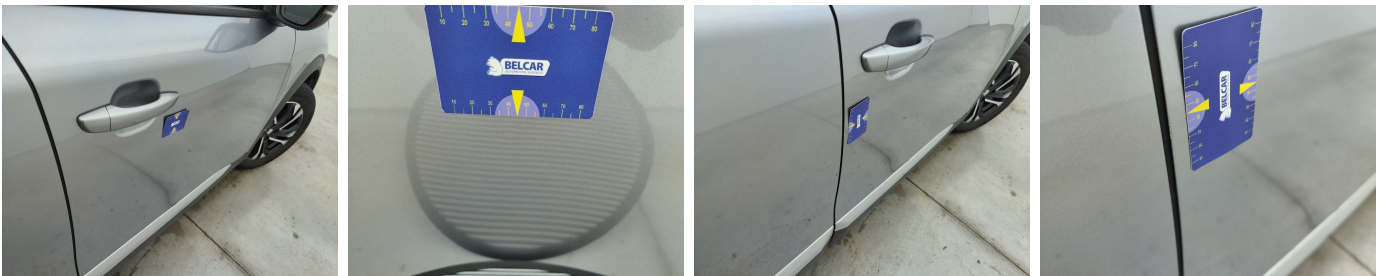

DAMAGES

Damages	Type	Acceptable
19	Bumper Front / Lower Cover Not Painted / Replace	N
272	Bumper Front / Trim Right / Replace	N
138	Bumper Rear / Lower Cover Not Painted / Replace	N
187	Wing Rear Right / Trim / Replace	N
184	Wing Rear Right // Repair & Painting	N
194	Door Rear Right // Repair & Painting	N
197	Door Rear Right / Trim / Replace	N
38	Front Bonnet / Insulation / Replace	N
72	Side View Mirror Left // Painting	N
78	Side View Mirror Left / Direction Indicator / Replace	Y
80	Door Front Left // Smart Repair Small	Y
91	Rocker Panel Left // Smart Repair Medium	Y
117	Wing Rear Left / Trim / Replace	N
133	Bumper Rear // Painting	Y
159	Rear Bonnet / Rear Window / Replace	Y
214	Door Front Right // Repair & Painting	Y
282	Bumper Rear / Trim Center / Replace	Y
310	Wheel Two Tone Front Left // Repair	N
860	Interior Cleaning // Small	N

Damage Pictures

Door Front Right // Repair & Painting-scratch + dent