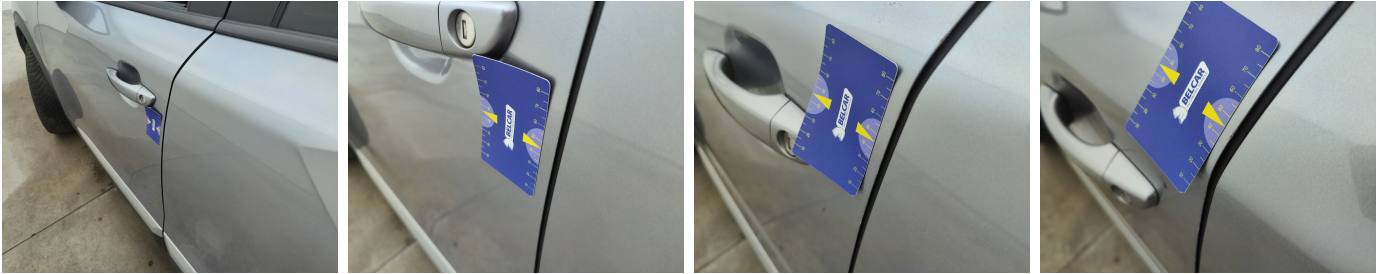

Damage Pictures

Door Front Right // Repair & Painting-scratch + dent

Front Bonnet / Insulation / Replace-tear

Interior Cleaning // Small-stain

Rocker Panel Left // Smart Repair Medium-dent

Rear Bonnet / Rear Window / Replace-scratch

Bumper Rear / Trim Center / Replace-scratch

Bumper Rear // Painting-scratch

Wing Rear Left / Trim / Replace-scratch

Door Front Left // Smart Repair Small-scratch

Side View Mirror Left / Direction Indicator / Replace-scratch