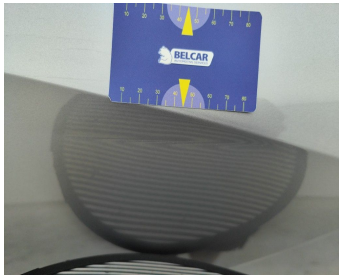

Bumper Rear / Trim Center / Replace-scratch

Bumper Rear // Painting-scratch

Wing Rear Left / Trim / Replace-scratch

Door Front Left // Smart Repair Small-scratch

Side View Mirror Left / Direction Indicator / Replace-scratch

Side View Mirror Left // Painting-scratch

Wheel Two Tone Front Left // Repair-scratch

Bumper Front / Lower Cover Not Painted / Replace-scratch

Bumper Front / Trim Right / Replace-scratch

Wing Rear Right / Trim / Replace-scratch

Bumper Rear / Lower Cover Not Painted / Replace-scratch

Door Rear Right / Trim / Replace-scratch

Door Rear Right // Repair & Painting-scratch + dent

Wing Rear Right // Repair & Painting-scratch + dent