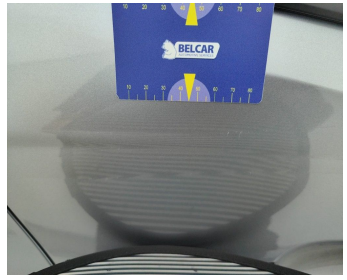

Side View Mirror Left // Painting-scratch

Wheel Two Tone Front Left // Repair-scratch

Bumper Front / Lower Cover Not Painted / Replace-scratch

Bumper Front / Trim Right / Replace-scratch

Wing Rear Right / Trim / Replace-scratch

Bumper Rear / Lower Cover Not Painted / Replace-scratch

Door Rear Right / Trim / Replace-scratch

Door Rear Right // Repair & Painting-scratch + dent

Wing Rear Right // Repair & Painting-scratch + dent