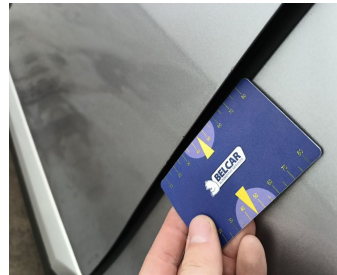

Damage Pictures

Bumper Rear / Lower Cover Not Painted / Replace-scratch

Towing Cover Rear // Replace-scratch

Wing Front Left / Trim / Replace-scratch

Light / Rear Right On Rear Bonnet / Replace-scratch

Wing Rear Right / Trim / Replace-scratch

Door Rear Right / Trim / Replace-scratch

Wing Front right / Trim / Replace-scratch

Bumper Rear // Replace & Painting-scratch + dent

Door Front Left // Repair & Painting-scratch + dent

Rear Bonnet // Polish-Chemical reaction