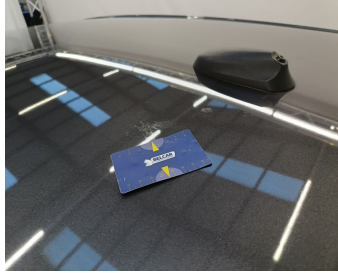

## Damage Pictures

Damage within Renta-norm-

Door Front Left // Smart Repair Large-scratch + dent

Interior // Repair 1-Incinerated

Roof / Antenna / Replace-missing

Roof // Painting-Chemical reaction

Interior // Ionization Odor-bad smell