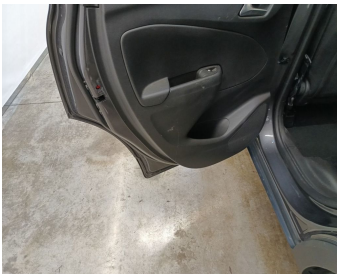

Side View Mirror Left // Painting-scratch

Rear Left Door Interior Coating // Repair-scratch