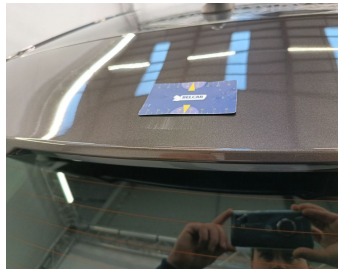

## CHECK POINTS

Description	Number	Present	Remark
Original license plate		Y	
Registration Part 2		N	
Keys	2	Y	
Spare wheel		Y	
Towbar (+keys)		N	
Certificate of conformity		Y	
Registration certificate		Y	
Repair kit		N	
RunOnFlat		N	
Charging cable		N	
Charge back wrong tyres		N	

## Damage Pictures

Damage within Renta-norm-

Door Front Left // Smart Repair Large-scratch + dent

Interior // Repair 1-Incinerated

Roof / Antenna / Replace-missing

Roof // Painting-Chemical reaction

Interior // Ionization Odor-bad smell