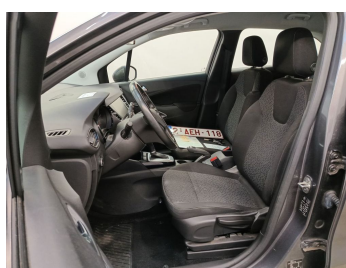

INSPECTION REPORT

End of contract

GENERAL INFO

File	308736
License plate	2AEH118
Vehicle identification number	W0V7D9EJ3L4466498
Dossier	2021 043 113
Make	Opel Crossland X 1.5D 88kW Edi
Mileage	125395
First registration	09/03/2021
client availability date	26/03/2026
inspectionDate	30/03/2026

CHECK POINTS

Description	Number	Present	Remark
Original license plate		Y	
Registration Part 2		N	
Keys	2	Y	
Spare wheel		Y	
Towbar (+keys)		N	
Certificate of conformity		Y	
Registration certificate		Y	
Repair kit		N	
RunOnFlat		N	
Charging cable		N	
Charge back wrong tyres		N