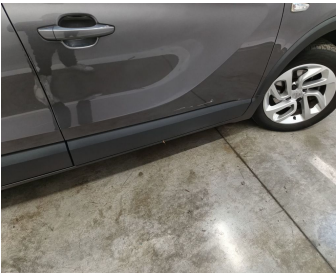

Door Front Right // Repair & Painting-scratch + dent

Door Front Right / Trim / Replace-scratch