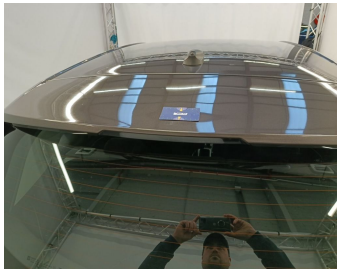

## Damage Pictures

Damage within Renta-norm-

Door Front Left // Smart Repair Large-scratch + dent

Interior // Repair 1-Incinerated

Roof / Antenna / Replace-missing

Roof // Painting-Chemical reaction

Interior // Ionization Odor-bad smell