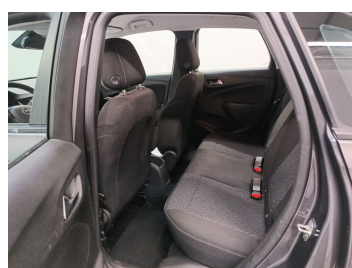

INSPECTION REPORT

End of contract

GENERAL INFO

File	308736
License plate	2AEH118
Vehicle identification number	W0V7D9EJ3L4466498
Dossier	2021 043 113
Make	Opel Crossland X 1.5D 88kW Edi
Mileage	125395
First registration	09/03/2021
client availability date	26/03/2026
inspectionDate	30/03/2026

CHECK POINTS

Description	Number	Present	Remark
Original license plate		Y	
Registration Part 2		N	
Keys	2	Y	
Spare wheel		Y	
Towbar (+keys)		N	
Certificate of conformity		Y	
Registration certificate		Y	
Repair kit		N	
RunOnFlat		N	
Charging cable		N	
Charge back wrong tyres		N