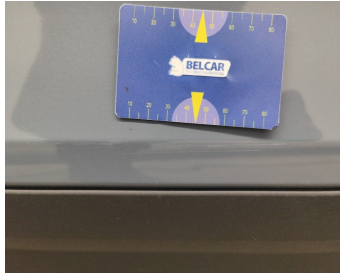

Bumper Front / Spoiler / Replace-scratch + dent

Door Front Right // Painting-scratch