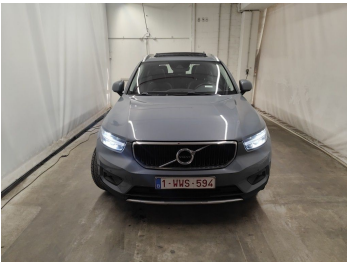

INSPECTION REPORT

End of contract

GENERAL INFO

File	309010
License plate	1WWS594
Vehicle identification number	YV1XZACVDL2241254
Dossier	2019 071 051
Make	Volvo XC40 T4 Momentum Pro Gtr
Mileage	160571
First registration	09/10/2019
client availability date	30/03/2026
inspectionDate	07/04/2026

CHECK POINTS

Description	Number	Present	Remark
Original license plate		Y	
Registration Part 2		N	
Keys	2	Y	
Spare wheel		N	
Towbar (+keys)		N	
Certificate of conformity		Y	
Registration certificate		Y	
Repair kit		Y	
RunOnFlat		N	
Charging cable		N	
Charge back wrong tyres		N