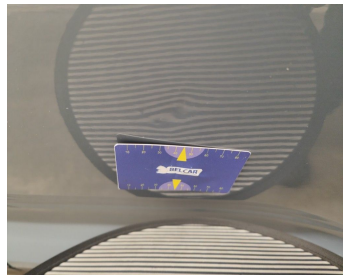

Damage within Renta-norm-