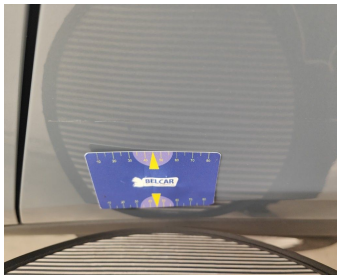

Damage Pictures

Damage within Renta-norm-

Door Rear Left // Repair & Painting-scratch + dent

Front Bonnet / Insulation / Replace-cracked

Trunk Compartment / Side Cover Right / Replace-cracked

Rear Left Door Interior Coating // Repair-scratch